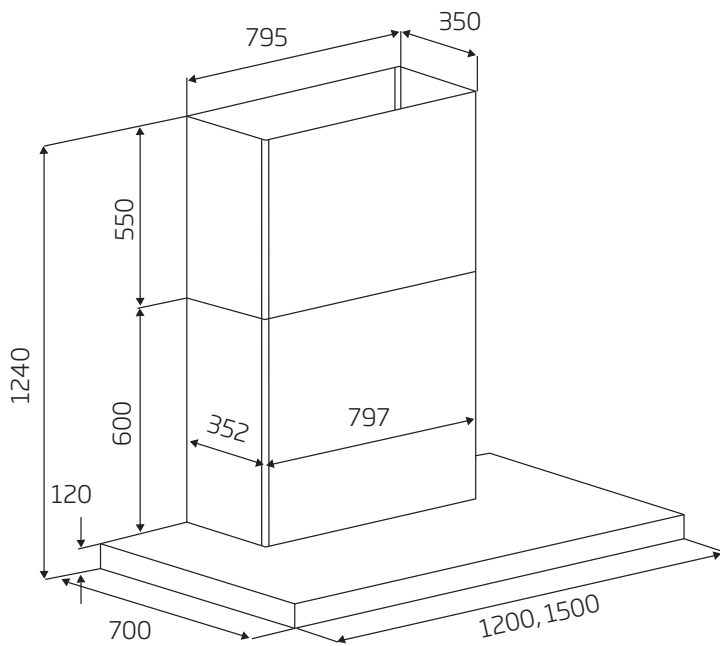

**TECHNICAL DATA**

- CL7272S**
- dimensions: (W x D) 1200 x 700 mm
  - 4 x baffle filters

- CL7275S**
- dimensions: (W x D) 1500 x 700 mm
  - 5 x baffle filters

**MOTOR OPTIONS**

- **SP2** - twin powerful external motor
  - 3000 m<sup>3</sup>/h airflow
  - 200mm flexi ducting (2 x 6m)
  - install roof/wall
- **SE** - single powerful external motor
  - 3200 m<sup>3</sup>/h airflow
  - 200mm & 250mm flexi ducting (4m)
  - SE accessory kit
  - install roof/wall
- 10 Year Warranty on motor