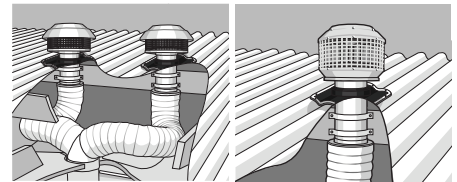

SILENT RANGEHOOD RANGE

WALLMOUNT RANGEHOOD 120cm CL7272S, 150cm CL7275S

DESCRIPTION

- quality 304 grade stainless steel
- **silent Isodrive®** motor system
- 3 speed eye level push button control
- 4 x LED lights
- dishwasher safe, commercial grade baffle filters
- 3 Year Warranty on rangehood

TECHNICAL DATA

1. **CL7272S**
2. dimensions: (W x D) 1200 x 700 mm
   - 4 x baffle filters

1. **CL7275S**
2. dimensions: (W x D) 1500 x 700 mm
   - 5 x baffle filters

MOTOR OPTIONS

- **SP2** - twin powerful external motor
  - 3000 m³/h airflow
  - 200mm flexi ducting (2 x 6m)
  - install roof/wall
- **SE** - single powerful external motor
  - 3200 m³/h airflow
  - 200mm & 250mm flexi ducting (4m)
  - SE accessory kit
  - install roof/wall
- 10 Year Warranty on motor

SP2. 3000m³/hr   **SE.** 3200m³/hr