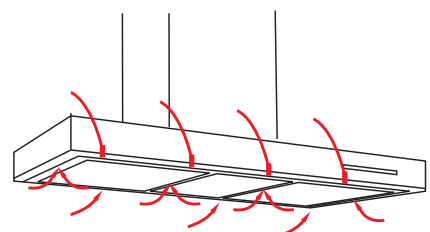

SILENT WALLMOUNT RANGEHOOD 90cm DS3326B-9S

Pictured: Perimeter Aspiration image for illustration purposes only.

- **unique design** - black steel with black tempered glass fascia canopy, creates a bold, on-trend kitchen style.
- **Perimeter Aspiration** - as smoke and steam rises, it is directed to the outer edges of each individual plate, before being extracted through the filters.
- **powerful silent extraction** - the German engineered Isodrive® motor delivers effective, efficient extraction of steam, smoke, and odour removal - leaving your kitchen air fresher.
- **convenient features** - touch sensitive control with 5 speed levels and a 15 minute auto shut-off timer, so you can leave the kitchen and the rangehood will switch off after clearing the air.

SILENT WALLMOUNT RANGEHOOD 90cm DS3326B-9S

DESCRIPTION

- powdercoated black steel finish
- Perimeter Aspiration
- Silent Isodrive® motor system
- touch sensitive and remote controls, digital display
- 5 x speed levels
- 15 minute delay timer with auto shut-off
- 4 x LED lights
- aluminium, dishwasher safe filters
- 3 Year Warranty on Canopy

TECHNICAL DATA

- **DS3326B-9S**
- black steel, black glass
- dimensions: (W x D) 898 x 500 mm
- 1 x filter
- ducting included

MOTOR OPTIONS

- **S1** - single external motor
 - 650 m³/h airflow
 - 150mm flexi ducting (4m)
 - install roof/wall/eaves
- **ST** - single external motor
 - 900 m³/h airflow
 - 200mm flexi ducting (6m)
 - install roof/wall
- **SP** - single external motor
 - 1600 m³/h airflow
 - 200mm flexi ducting (6m)
 - install roof/wall
- 10 Year Warranty on Motor