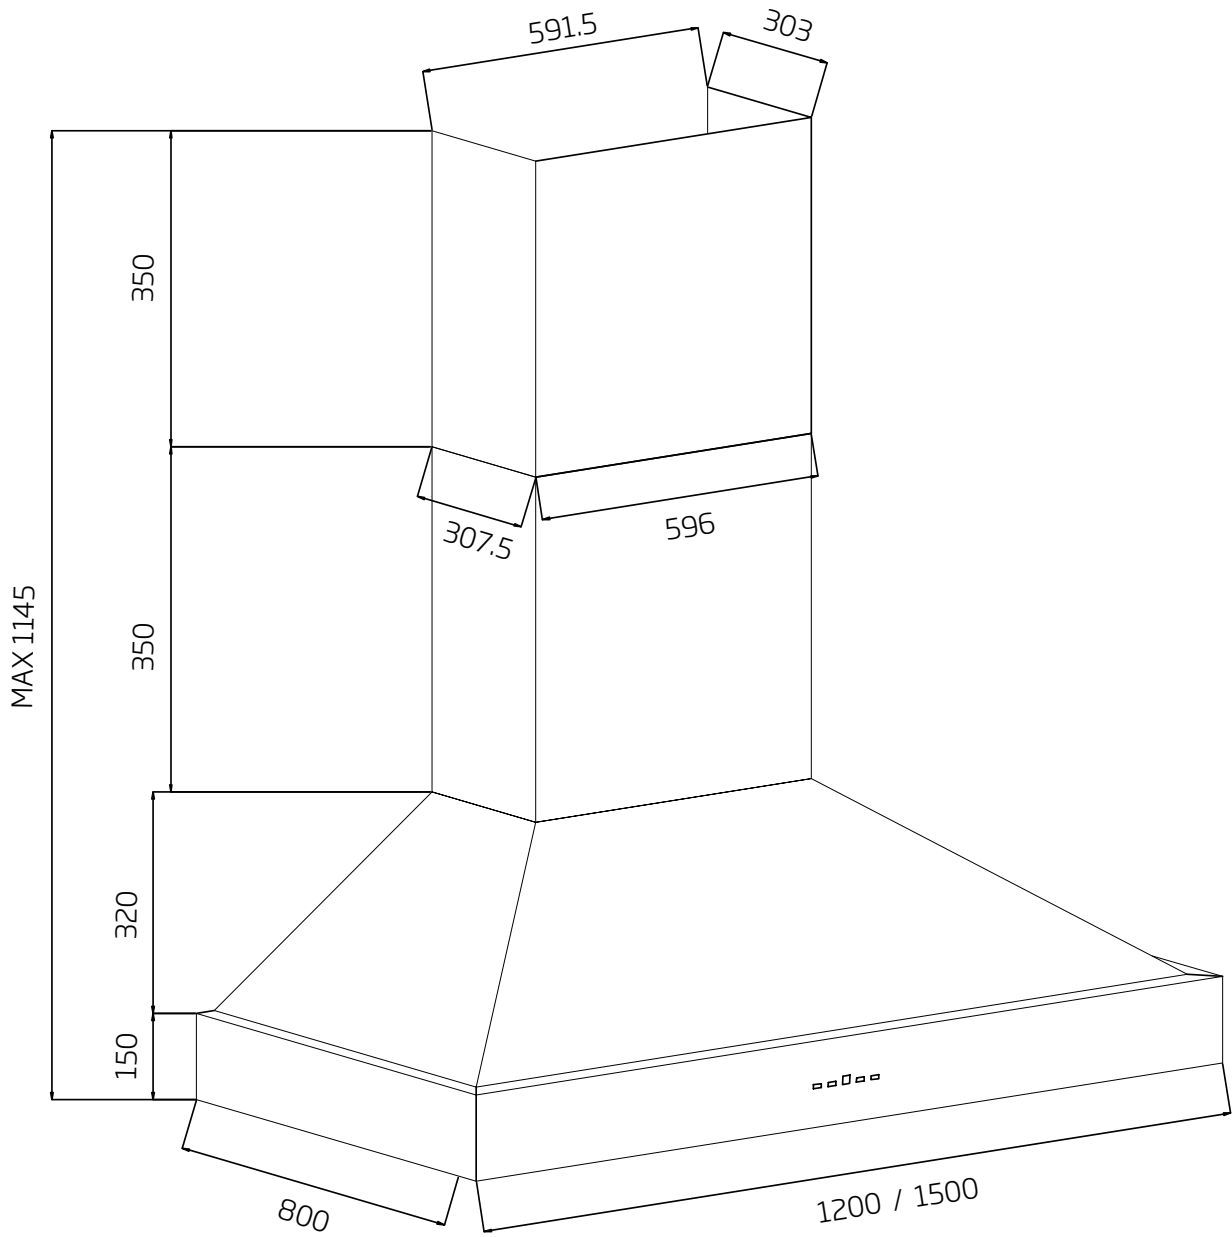

ISODRIVE® OPTIONS

- **SP2** twin external motor
 - 3000 m³/h airflow
 - 200mm SteelFlex™ ducting (2 x 6m)
 - install roof/wall
 - rated power: 310W
- **SE** single external motor
 - 3200 m³/h airflow
 - 250mm SteelFlex™ ducting (4m)
 - 200mm SteelFlex™ ducting (2m)
 - SE accessory kit required
 - install roof/wall
 - rated power: 137W

TECHNICAL DATA

- **CL8912S** dimensions: (W x D) 1200 x 800 mm, 6 x baffles, 4 x LED lights
- **CL8915S** dimensions: (W x D) 1500 x 800 mm, 8 x baffles, 4 x LED lights

CL8912S, CL8915S, CL8912BS, CL8915BS // 120cm & 150cm // SILENT