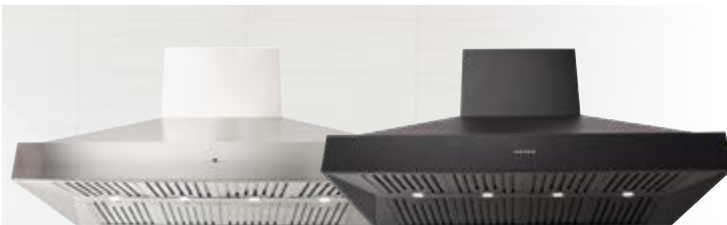

CL8912S, CL8915S, CL8912BS, CL8915BS // 120cm & 150cm // SILENT

// CL8912S (120cm)

The CL8912S or CL8915S wallmount rangehood comes with silent air extraction from the Isodrive® motor system. It is constructed with the highest quality stainless steel and designed to withstand the harsh New Zealand environment.

The pyramid design ensures a large extraction zone to effectively capture smoke and airborne grease over any barbecue via 4-speed touch, remote control and 10-minute auto-shutoff function.

// CL8915S (150 cm, stainless steel) and CL8915BS (150 cm, matte black)

// CL8912BS (120 cm, matte black) and CL8912S (120 cm, stainless steel)

PRODUCT DESCRIPTION

- quality 304 grade stainless steel and matte black available
- silent Isodrive® motor
- 4 speed touch sensitive controls, with remote
- 10 minute auto shut off
- GU10 LED lights with a lifetime warranty
- dishwasher safe, commercial grade baffles
- 5 Year rangehood Warranty

TECHNICAL DATA

- **CL8912S** dimensions: (W x D) 1200 x 800 mm, 6 x baffles, 4 x LED lights
- **CL8915S** dimensions: (W x D) 1500 x 800 mm, 8 x baffles, 4 x LED lights

CL8912S, CL8915S, CL8912BS, CL8915BS // 120cm & 150cm // SILENT