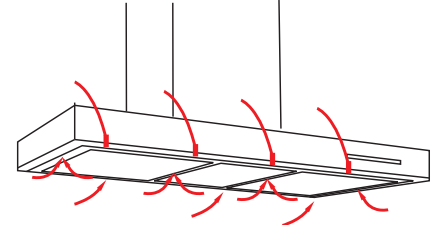

SILENT RANGEHOOD RANGE

SILENT WALLMOUNT RANGEHOOD 90cm DS3326-9S

Pictured: Perimeter Aspiration image for illustration purposes only.

- **unique design** - stainless steel with black tempered glass fascia canopy, creates a bold, on-trend kitchen style.
- **Perimeter Aspiration** - as smoke and steam rises, it is directed to the outer edges of each individual plate, before being extracted through the filters.
- **powerful silent extraction** - the German engineered Isodrive® motor delivers effective, efficient extraction of steam, smoke, and odour removal - leaving your kitchen air fresher.
- **convenient features** - touch sensitive control with 5 speed levels and a 15 minute auto shut-off timer, so you can leave the kitchen and the rangehood will switch off after clearing the air.

SILENT RANGEHOOD RANGE

SILENT WALLMOUNT RANGEHOOD 90cm DS3326-9S

DESCRIPTION

- stainless steel finish
- Perimeter Aspiration
- Silent Isodrive® motor system
- touch sensitive and remote controls, digital display
- 5 x speed levels
- 15 minute delay timer with auto shut-off
- 4 x LED lights
- aluminium, dishwasher safe filters
- 3 Year Warranty on Canopy

TECHNICAL DATA

DS3326-9S

- stainless steel, black glass fascia
- dimensions: (W x D) 898 x 500 mm
- 1 x filter
- ducting included

MOTOR OPTIONS

- **S1** - single external motor
 - 650 m³/h airflow
 - 150mm flexi ducting (4m),
 - install roof/wall/eaves
- **ST** - single external motor
 - 900 m³/h airflow
 - 200mm flexi ducting (6m)
 - install roof/wall
- **SP** - single external motor
 - 1600 m³/h airflow
 - 200mm flexi ducting (6m)
 - install roof/wall
- 10 Year Warranty on Motor