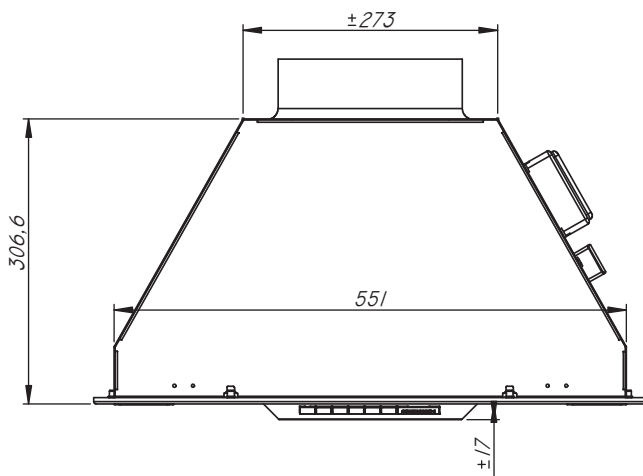

TECHNICAL DATA

- GA-600S dimensions: (W x D) 595 x 295mm
- 1 x stainless steel filter
- 2 x LED lights

ISODRIVE POWER OPTIONS

- **S1** - single external motor, 650m³/h airflow, 150mm flexi ducting (4m), install roof/wall/eaves
- **ST** - single external motor, 900m³/h airflow, 200mm flexi ducting (6m), install roof/wall
- **SP** - single external motor, 1600m³/h airflow, 200mm flexi ducting (6m), install roof/wall
- 10 Year Warranty

MODEL OPTIONS

GA-600S, 595 x 295mm, stainless steel

GA-600S

INSPIRING
INNOVATIVE
INTELLIGENT