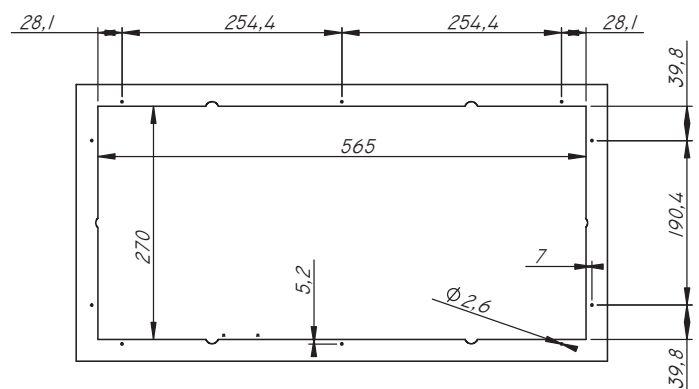

TECHNICAL DATA

- GA-600S dimensions: (W x D) 595 x 295mm
- 1 x stainless steel filter
- 2 x LED lights

ISODRIVE POWER OPTIONS

- **S1** - single external motor, 650m³/h airflow, 150mm flexi ducting (4m), install roof/wall/eaves
- **ST** - single external motor, 900m³/h airflow, 200mm flexi ducting (6m), install roof/wall
- **SP** - single external motor, 1600m³/h airflow, 200mm flexi ducting (6m), install roof/wall
- 10 Year Warranty

MODEL OPTIONS

GA-600S, 595 x 295mm, stainless steel

GA-600S

INSPIRING
INNOVATIVE
INTELLIGENT