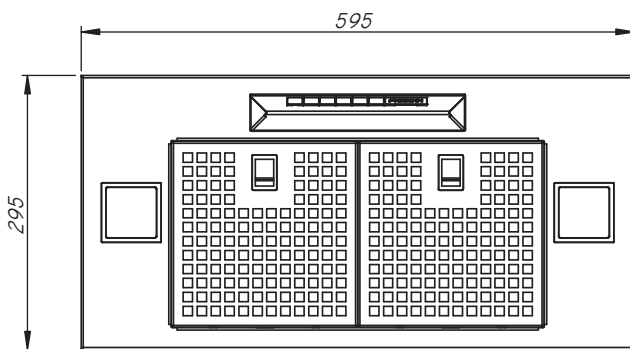

TECHNICAL DATA

- GA-600S dimensions: (W x D) 595 x 295mm
- 1 x stainless steel filter
- 2 x LED lights

ISODRIVE POWER OPTIONS

- **S1** - single external motor, 650m³/h airflow, 150mm flexi ducting (4m), install roof/wall/eaves
- **ST** - single external motor, 900m³/h airflow, 200mm flexi ducting (6m), install roof/wall
- **SP** - single external motor, 1600m³/h airflow, 200mm flexi ducting (6m), install roof/wall
- 10 Year Warranty

MODEL OPTIONS

GA-600S, 595 x 295mm, stainless steel

GA-600S

INSPIRING
INNOVATIVE
INTELLIGENT