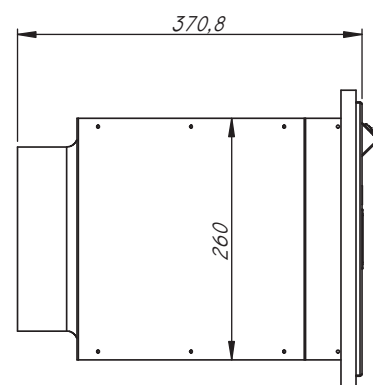

TECHNICAL DATA

- GA-600S dimensions: (W x D) 595 x 295mm
- 1 x stainless steel filter
- 2 x LED lights

ISODRIVE POWER OPTIONS

- **S1** - single external motor, 650m³/h airflow, 150mm flexi ducting (4m), install roof/wall/eaves
- **ST** - single external motor, 900m³/h airflow, 200mm flexi ducting (6m), install roof/wall
- **SP** - single external motor, 1600m³/h airflow, 200mm flexi ducting (6m), install roof/wall
- 10 Year Warranty

MODEL OPTIONS

GA-600S, 595 x 295mm, stainless steel

GA-600S

INSPIRING
INNOVATIVE
INTELLIGENT