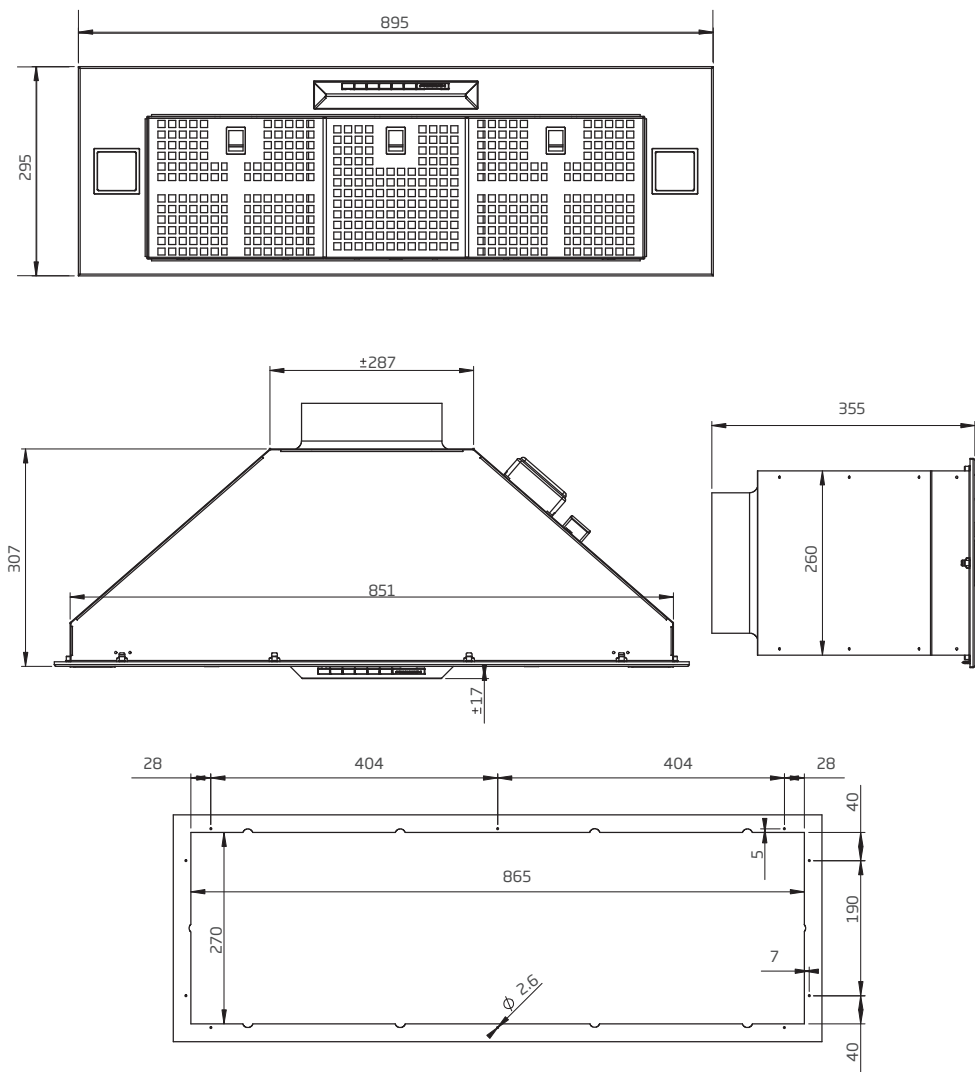

TECHNICAL DATA

- GA-900S dimensions: (W x D) 895 x 295mm
- 3 x stainless steel filters
- 2 x LED lights

ISODRIVE POWER OPTIONS

- **ST** - single external motor, 900m³/h airflow, 200mm flexi ducting (5m), install roof/wall
- **SP** - single external motor, 1600m³/h airflow, 200mm flexi ducting (5m), install roof/wall
- **SE** - single external motor, 3200m³/h airflow, 200mm flexi ducting (5m), install roof/wall
- 10 Year Warranty

MODEL OPTIONS

GA-900S, 895 x 295mm, stainless steel

GA-900S

Model: GA-900S
Feeding Voltage: 220-240V 50Hz
Max Lamp Power: 2 x GLED Square 55 x 55mm
2.1W 12V 4000k

INSPIRING
INNOVATIVE
INTELLIGENT