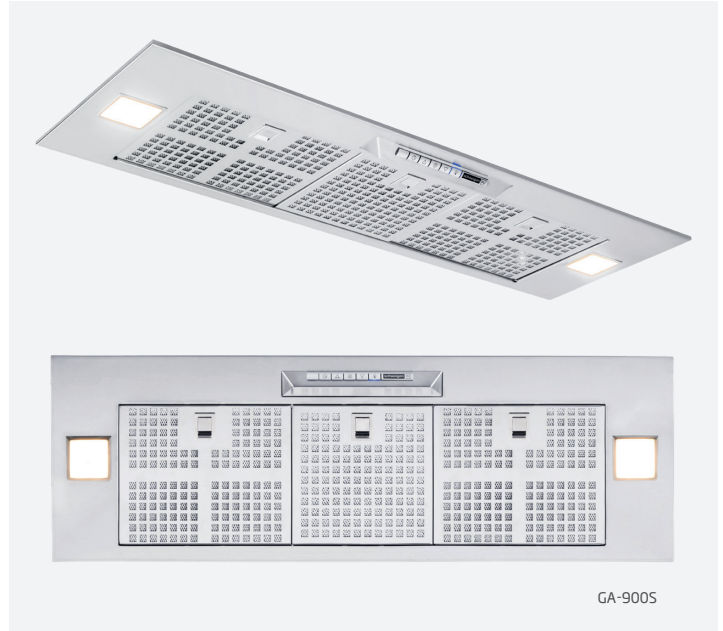

RANGEHOODS

>> SILENT UNDERMOUNT RANGEHOOD with automatic power-off // GA-900S

schweigen IN.

High Quality Stainless Steel Finish

Superior quality stainless steel that's hand polished for luster.

Dishwasher Safe Stainless Steel Filters

Innovative wide-angle LED lighting system allows for safe, clear vision while cooking.

Silent Motor System, up to 1600m³/hr

Enjoy cooking in peace without motor noise from your appliance.

4 Extraction Speeds with Electronic Control

TECHNICAL DATA

- GA-900S dimensions: (W x D) 895 x 295mm
- 3 x stainless steel filters
- 2 x LED lights

ISODRIVE POWER OPTIONS

- **ST** - single external motor, 900m³/h airflow, 200mm flexi ducting (5m), install roof/wall
- **SP** - single external motor, 1600m³/h airflow, 200mm flexi ducting (5m), install roof/wall
- **SE** - single external motor, 3200m³/h airflow, 200mm flexi ducting (5m), install roof/wall
- 10 Year Warranty

MODEL OPTIONS

GA-900S, 895 x 295mm, stainless steel

GA-900S

Model: GA-900S
Feeding Voltage: 220-240V 50Hz
Max Lamp Power: 2 x GLED Square 55 x 55mm
2.1W 12V 4000k

INSPIRING
INNOVATIVE
INTELLIGENT