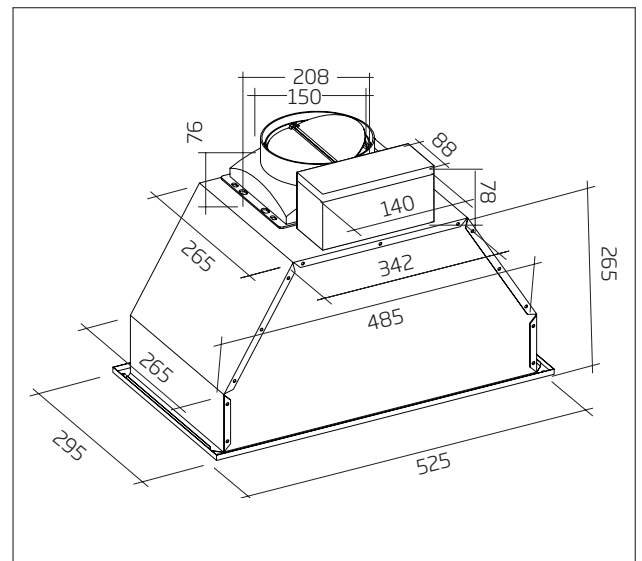

>> **GG-6C** rangehood/**undermount**/60cm

- **simple design** - stainless steel undermount rangehood integrates seamlessly with kitchen cabinetry, create functional, integrated kitchen style.
- **powerful extraction** - 1080m³/h efficient extraction of steam, smoke and odours, leaves kitchen air fresher.
- **2 Year Warranty** - peace-of-mind with product guarantee
- **recirculating** carbon filter available*

Technical data

- GG-6C**
- dimensions: (W x D)
523 x 295 mm
 - 1 x filter
 - Airflow rate: 1080m³/h