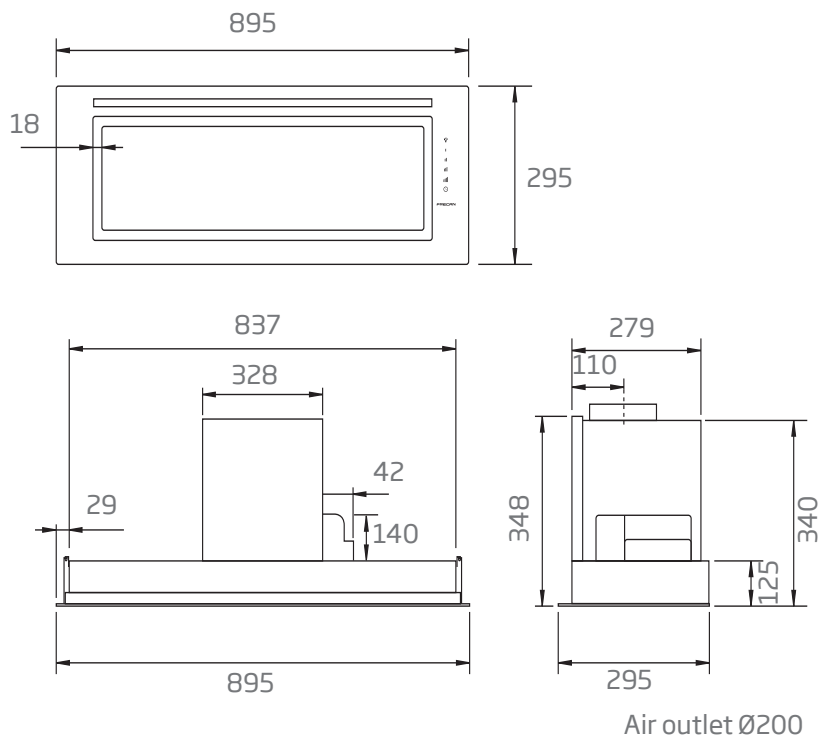

TECHNICAL DATA

- product dimensions: (W x D) 895 x 295mm
- 1 x aluminium filter
- 1 x strip LED light

ISODRIVE POWER OPTIONS

- **ST** - single external motor, 900m³/h airflow, 200mm flexi ducting (6m), install roof/wall
- **SP** - single external motor, 1600m³/h airflow, 200mm flexi ducting (6m), install roof/wall
- **SE** - single external motor, 3200m³/h airflow, 200mm flexi ducting (6m), install roof/wall
- 10 Year Warranty

MODEL OPTIONS

- KLS-9GLASS,**
895 x 295mm, white glass
- KLS-9GLASSBLKS,**
895 x 295mm, black glass

INSPIRING
INNOVATIVE
INTELLIGENT