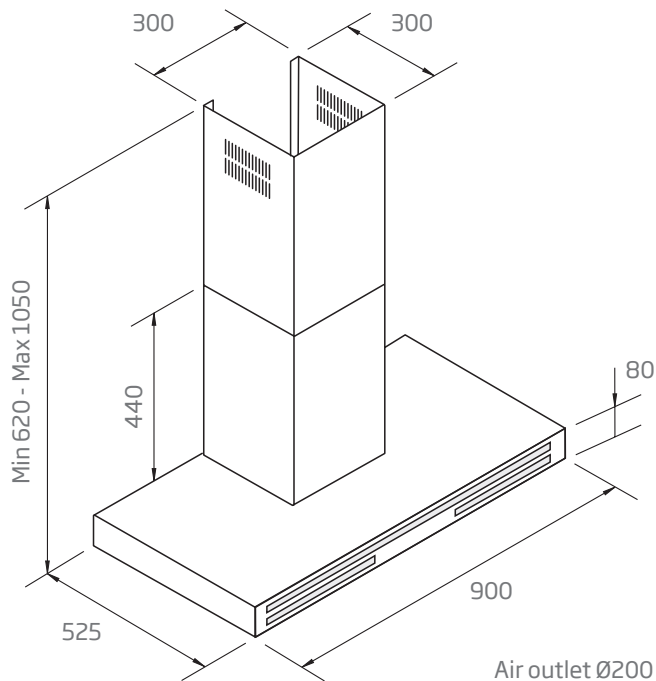

### TECHNICAL DATA

- product dimensions: (W x D) 900 x 525 mm
- 3 x stainless steel filters
- 1 x fluorescent light
- 2 x LED lights

### MODEL OPTIONS

- KLS-ALBW9S, 900 x 525mm, white glass fascia**
- KLS-ALBB9S, 900 x 525mm, black glass fascia**

INSPIRING  
INNOVATIVE  
INTELLIGENT