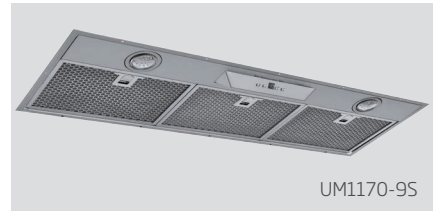

SILENT RANGEHOOD RANGE

UM1170-6S, UM1170-9S UNDERMOUNT/60cm, 90cm

schweigen

UM1170-9S

UM1170-6S

- **innovative design** - this stainless steel undermount rangehood integrates seamlessly with kitchen cabinetry.
- **powerful silent extraction** - the German engineered Isodrive® motor delivers effective, efficient extraction of steam, smoke, and 100% odour removal - leaving your kitchen air fresher.
- **convenient features** - soft-touch controls with 5 speed levels and a 15 minute auto shut-off timer, so you can leave the kitchen and the rangehood will switch off after clearing the air.
- **mesh or baffle filters** - dishwasher safe, lifetime warranty

SILENT
SYSTEM

BAFFLE
FILTER
OPTIONAL

SILENT RANGEHOOD RANGE

UM1170-6S, UM1170-9S UNDERMOUNT / 60cm, 90cm

schweigen

DESCRIPTION

- stainless steel finish
- silent Isodrive® motor system
- soft touch controls, digital display
- 5 x speed levels
- 15 minute delay timer with auto shut-off
- 2 x LED lights
- stainless steel, dishwasher safe filters
- 3 Year Warranty on Canopy

TECHNICAL DATA

UM-1170-6S

- dimensions: (W x D)
598 x 295 mm
- 2 x filters (baffle filter optional)

UM-1170-9S

- dimensions: (W x D)
898 x 295 mm
- 3 x filters (baffle filter optional)

MOTOR OPTIONS

- **S1 650 (60cm Only)** - single external motor
 - 650 m³/h airflow
 - 150mm flexi ducting (4m)
 - install roof/wall/eaves
- **ST 900** - single external motor
 - 900 m³/h airflow
 - 200mm flexi ducting (6m)
 - install roof/wall
- **SP 1600** - single external motor
 - 1600 m³/h airflow
 - 200mm flexi ducting (6m)
 - install roof/wall
- **10 Year Warranty on Motor**