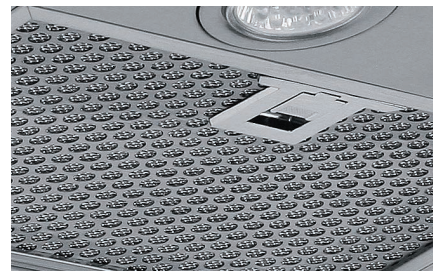

SILENT RANGEHOOD RANGE

UM1170-6S, UM1170-9S UNDERMOUNT/60cm, 90cm

schweigen

UM1170-9S

UM1170-6S

- **innovative design** - this stainless steel undermount rangehood integrates seamlessly with kitchen cabinetry.
- **powerful silent extraction** - the German engineered Isodrive® motor delivers effective, efficient extraction of steam, smoke, and 100% odour removal - leaving your kitchen air fresher.
- **convenient features** - soft-touch controls with 5 speed levels and a 15 minute auto shut-off timer, so you can leave the kitchen and the rangehood will switch off after clearing the air.
- **mesh or baffle filters** - dishwasher safe, lifetime warranty

SILENT
SYSTEM

BAFFLE
FILTER
OPTIONAL

SILENT RANGEHOOD RANGE

UM1170-6S, UM1170-9S UNDERMOUNT / 60cm, 90cm

schweigen

DESCRIPTION

- stainless steel finish
- silent Isodrive® motor system
- soft touch controls, digital display
- 5 x speed levels
- 15 minute delay timer with auto shut-off
- 2 x LED lights
- stainless steel, dishwasher safe filters
- 3 Year Warranty on Canopy