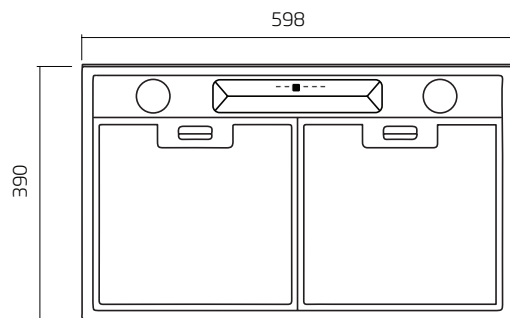

SILENT UNDERMOUNT RANGEHOOD **60cm** UM1390-6S, **90cm** UM1390-9S, **120cm** UM1390-12S

DESCRIPTION

- stainless steel finish
- silent Isodrive® motor system
- soft touch controls, digital display
- 5 x speed levels
- 15 minute delay timer with auto shut-off
- 2 x LED lights
- stainless steel, dishwasher safe filters
- 3 Year Warranty on Canopy

TECHNICAL DATA

UM-1390-6S

- dimensions: (W x D)
  598 x 390 mm
- 2 x filters

UM-1390-9S

- dimensions: (W x D)
  898 x 390mm
- 3 x filters

UM-1390-12S*

- dimensions: (W x D)
  1198 x 390 mm
- 4 x filters

MOTOR OPTIONS

- **S1 650**- single external motor (60cm only)
  - 650 m³/h airflow
  - 200mm flexi ducting
  - install roof/wall/eave
- **ST 900** - single external motor
  - 900 m³/h airflow
  - 200mm flexi ducting (6m)
  - install roof/wall
- **SP 1600** - single external motor
  - 1600 m³/h airflow
  - 200mm flexi ducting (6m)
  - install roof/wall
- **SE 3200** - single external motor (90cm & 120cm only)
  - 3200 m³/h airflow
  - 200mm flexi ducting (6m)
  - install roof/wall

UM1390-6S // 90CM
AIR OUTLET Ø200