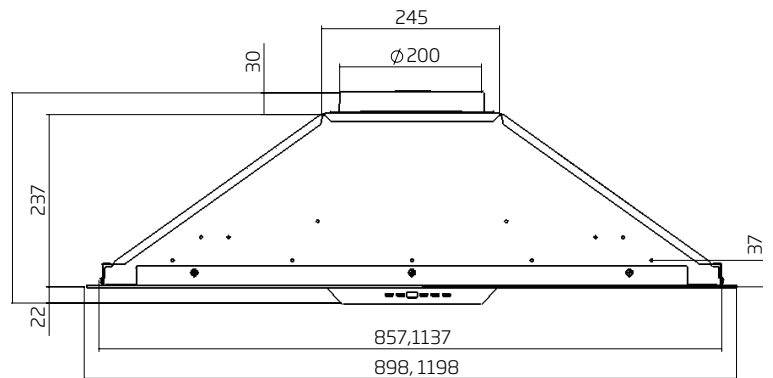

UM1390-9S, UM1390-12S // 90CM & 120CM
AIR OUTLET Ø200

*Note: The UM1390-12S has 4 filters