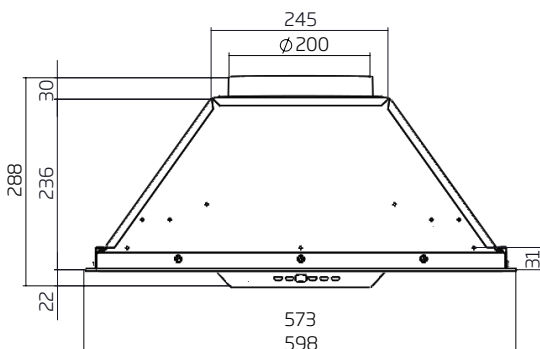

SILENT UNDERMOUNT RANGEHOOD **60cm** UM1390-6S, **90cm** UM1390-9S, **120cm** UM1390-12S

DESCRIPTION

- stainless steel finish
- silent Isodrive® motor system
- soft touch controls, digital display
- 5 x speed levels
- 15 minute delay timer with auto shut-off
- 2 x LED lights
- stainless steel, dishwasher safe filters
- 3 Year Warranty on Canopy

TECHNICAL DATA

UM-1390-6S

- dimensions: (W x D)
  598 x 390 mm
- 2 x filters

UM-1390-9S

- dimensions: (W x D)
  898 x 390mm
- 3 x filters

UM-1390-12S*

- dimensions: (W x D)
  1198 x 390 mm
- 4 x filters

MOTOR OPTIONS

- **S1 650**- single external motor (60cm only)
  - 650 m³/h airflow
  - 200mm flexi ducting
  - install roof/wall/eave
- **ST 900** - single external motor
  - 900 m³/h airflow
  - 200mm flexi ducting (6m)
  - install roof/wall
- **SP 1600** - single external motor
  - 1600 m³/h airflow
  - 200mm flexi ducting (6m)
  - install roof/wall
- **SE 3200** - single external motor (90cm & 120cm only)
  - 3200 m³/h airflow
  - 200mm flexi ducting (6m)
  - install roof/wall

UM1390-6S // 90CM
AIR OUTLET Ø200