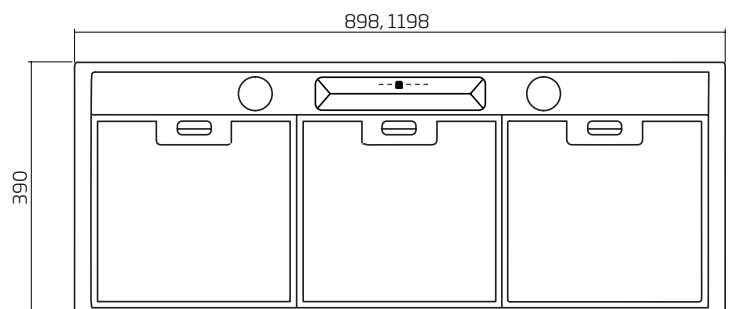

UM1390-9S, UM1390-12S // 90CM & 120CM
AIR OUTLET Ø200

*Note: The UM1390-12S has 4 filters