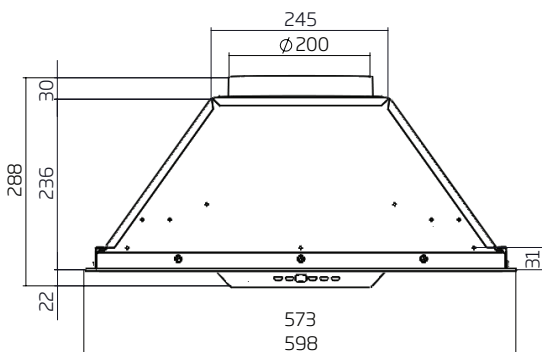

SILENT UNDERMOUNT RANGEHOOD **60cm** UM1390-6S, **90cm** UM1390-9S, **120cm** UM1390-12S

DESCRIPTION

- stainless steel finish
- silent Isodrive® motor system
- soft touch controls, digital display
- 5 x speed levels
- 15 minute delay timer with auto shut-off
- 2 x LED lights
- stainless steel, dishwasher safe filters
- 3 Year Warranty on Canopy

TECHNICAL DATA

UM-1390-6S

- dimensions: (W x D)
  598 x 390 mm
- 2 x filters

UM-1390-9S

- dimensions: (W x D)
  898 x 390mm
- 3 x filters

UM-1390-12S*

- dimensions: (W x D)
  1198 x 390 mm
- 4 x filters

MOTOR OPTIONS

- **S1 650**- single external motor (60cm only)
  - 650 m³/h airflow
  - 200mm flexi ducting
  - install roof/wall/eave
- **ST 900** - single external motor
  - 900 m³/h airflow
  - 200mm flexi ducting (6m)
  - install roof/wall
- **SP 1600** - single external motor (90cm & 120cm only)
  - 1600 m³/h airflow
  - 200mm flexi ducting (6m)
  - install roof/wall
- **SE 3200** - single external motor (90cm & 120cm only)
  - 3200 m³/h airflow
  - 200mm flexi ducting (6m)
  - install roof/wall

UM1390-6S // 90CM
AIR OUTLET Ø200