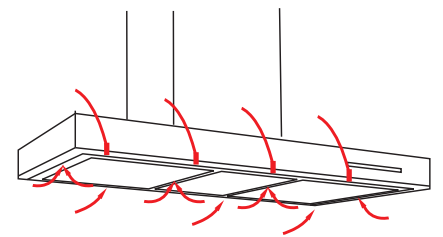

SILENT RANGEHOOD RANGE

WM-EX90S WALL MOUNT/90cm

schweigen

- **innovative design** - a square edged European style stainless steel canopy with drop-down glass panels to reduce cross-draft and aid in efficiency.
- **powerful silent extraction** - the German engineered Isodrive® motor delivers effective, efficient extraction of steam, smoke, and 100% odour removal - leaving your kitchen air fresher.
- **Perimeter Aspiration** - as smoke and steam rises, it is directed to the outer edges of each individual plate, before being extracted through the filters.
- **convenient features** - soft-touch controls with 4 speed levels, with 15 minute delay timer with auto shut-off.

SILENT RANGEHOOD RANGE

WM-EX90S WALL MOUNT/90cm

schweigen

Description

- stainless steel finish
- perimeter aspiration
- silent Isodrive® motor system
- soft touch controls, digital display
- 4 x speed levels
- 15 minute delay timer with auto shut off
- 2 x halogen lights (LED in box)
- stainless steel, dishwasher safe filters
- ducting included
- 3 Year Warranty on Canopy
- 10 Year Warranty on Motor

Technical data

WM-EX90S

- dimensions: (W x D)
900 x 520 mm
- 3 x filters

Motor options

- **S1** - single external motor, 650 m³/h airflow, 150mm flexi ducting (4m), install roof/wall/eaves
- **ST** - single external motor, 900 m³/h airflow, 200mm flexi ducting (6m), install roof/wall
- **SP** - single external motor, 1600 m³/h airflow, 200mm flexi ducting (6m), install roof/wall