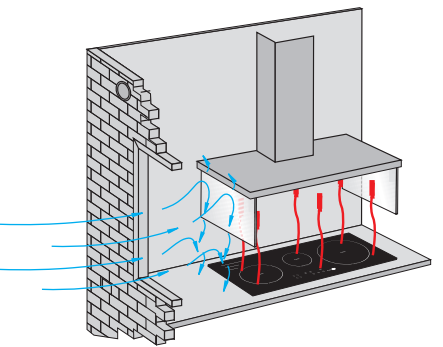

SILENT RANGEHOOD RANGE

WM-EX90S WALL MOUNT/90cm

schweigen

- **innovative design** - a square edged European style stainless steel canopy with drop-down glass panels to reduce cross-draft and aid in efficiency.
- **powerful silent extraction** - the German engineered Isodrive® motor delivers effective, efficient extraction of steam, smoke, and 100% odour removal - leaving your kitchen air fresher.
- **Perimeter Aspiration** - as smoke and steam rises, it is directed to the outer edges of each individual plate, before being extracted through the filters.
- **convenient features** - soft-touch controls with 4 speed levels, with 15 minute delay timer with auto shut-off.

SILENT RANGEHOOD RANGE

WM-EX90S WALL MOUNT/90cm

schweigen

Description

- stainless steel finish
- perimeter aspiration
- silent Isodrive® motor system
- soft touch controls, digital display
- 4 x speed levels
- 15 minute delay timer with auto shut off
- 2 x halogen lights (LED in box)
- stainless steel, dishwasher safe filters
- ducting included
- 3 Year Warranty on Canopy
- 10 Year Warranty on Motor

Technical data

WM-EX90S

- dimensions: (W x D)
900 x 520 mm
- 3 x filters

Motor options

- **S1** - single external motor, 650 m³/h airflow, 150mm flexi ducting (4m), install roof/wall/eaves
- **ST** - single external motor, 900 m³/h airflow, 200mm flexi ducting (6m), install roof/wall
- **SP** - single external motor, 1600 m³/h airflow, 200mm flexi ducting (6m), install roof/wall