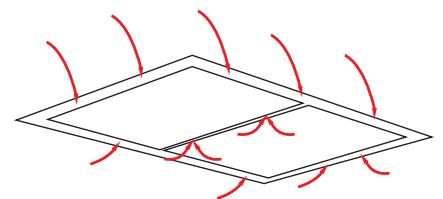

UM4220-12S, UM422G-12S CASSETTE/120cm

schweigen

UM4220-12S
Stainless Steel

UM422G-12S
Stainless Steel & Glass

Pictured: Perimeter Aspiration image for illustration purposes only.

- **innovative solution** - this ceiling/cassette is ideal over island or peninsula style kitchen benches, maintaining an uninterrupted eyeline, available in stainless steel or stainless steel with black glass, creating a sleek, glamorous kitchen style.
- **powerful silent extraction** - a Perimeter Aspiration style rangehood with externally mounted, German engineered Isodrive® motor options, delivers effective, efficient extraction leaving your kitchen air fresher.
- **convenient features** - soft-touch controls with 5 speed levels and a 15 minute auto shut-off timer, so you can leave the kitchen and the rangehood will switch off after clearing the air.

UM4220-12S, UM422G-12S CASSETTE/120cm

Description

- stainless steel or stainless steel with black glass finish
- ceiling/bulkhead cassette rangehood
- Perimeter Aspiration
- silent Isodrive® motor system
- remote control operation*
- 4 x speed levels
- 15 minute delay timer with auto shut off
- 6 x halogen lights
- 2 x stainless steel, dishwasher safe filters
- 3 Year Warranty on canopy

Technical data

- UM4220-12S**
- stainless steel dimensions: (W x D) 1200 x 700 mm
- UM422G-12S**
- stainless steel & glass dimensions: (W x D) 1200 x 700 mm

Motor options

- **SP** - single external motor, 1600 m³/h airflow, 250mm flexi ducting (6m), install roof/wall
- **SP2** - single external motor, 3000 m³/h airflow, 250mm flexi ducting (2 x 6m), install roof/wall
- **SE** - single external motor, 3200 m³/h airflow, 250mm flexi ducting (4m), install roof/wall