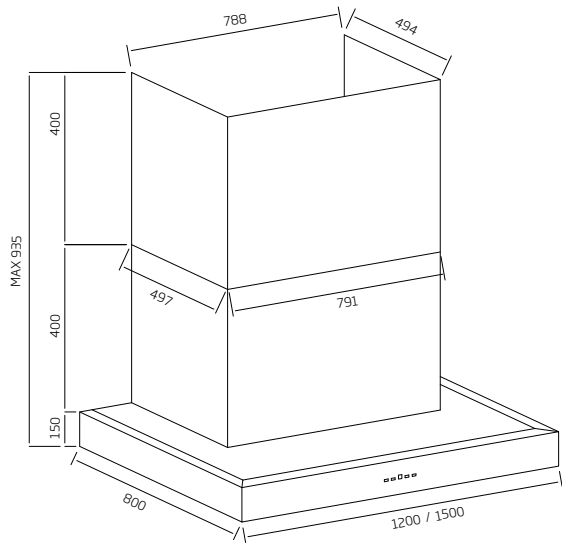

Rangehood Specifications

OUTDOOR RANGEHOODS

CL7375S