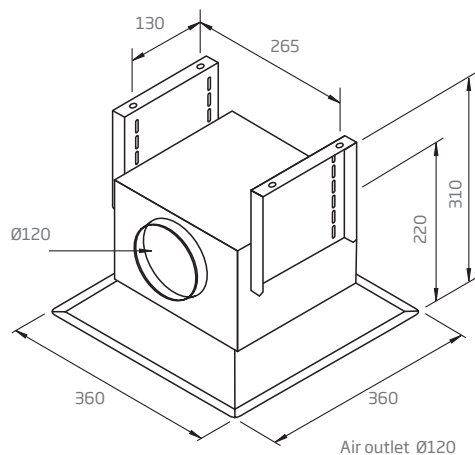

**CC-PARA2W, CC-PARA3W, CC-PARA4W,
CC-PARA2S, CC-PARA3S, CC-PARA4S**

Air outlet Ø120