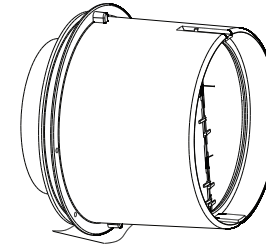

# Optional Accessories

150mm Flexi-ducting  
3m length  
SCP1067

200mm Flexi-ducting  
6m length  
SCP1070

Back draught shutter in-line  
for 150mm ducting  
SCBDSSIL150MM

Back draught shutter  
system for 150mm ducting  
SCBDSS150MM