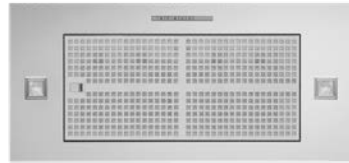

GA-600S, GA-900S

This sleek and modern undermount will compliment any contemporary kitchen with ease.

- Soft-touch eye level controls
- 4-speed levels
- 15 minute delay timer with auto shut-off
- Twin LED lights
- Stainless steel dishwasher safe filters
- 5-year warranty on canopy
- 10-year warranty on IsoDrive Motor