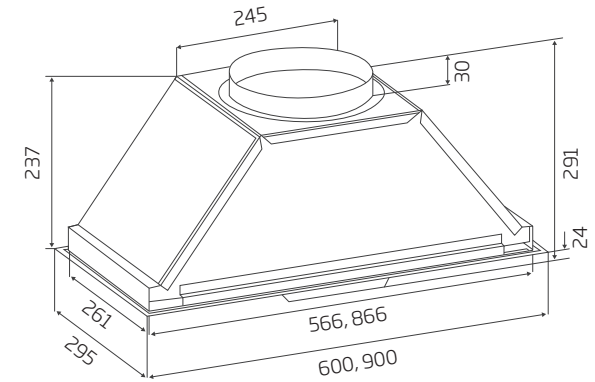

UM1170-6S and UM1170-9S