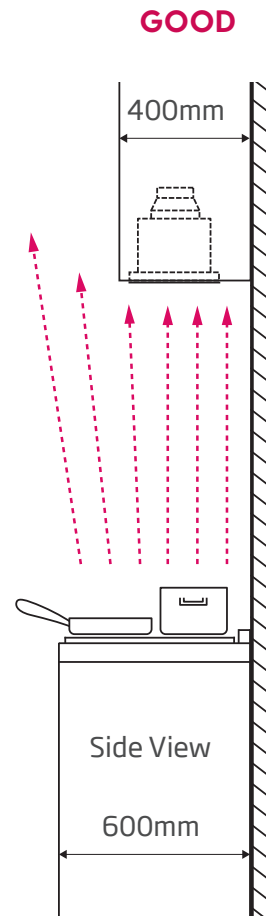

### OPTIMAL

Rangehood bigger than the cooking area.

### STANDARD

Side View

600mm

### GOOD

Side View

600mm

### BETTER

Side View

600mm