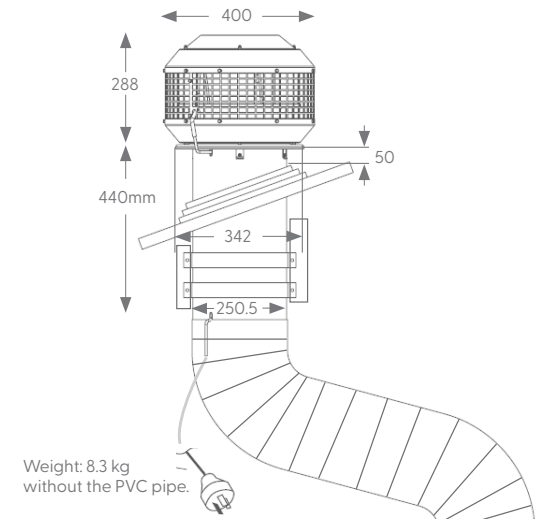

# IsoDrive Motor Specifications

**S1 - IsoDrive 650 (650m<sup>3</sup>/hr)**

**ST - IsoDrive 900 (900m<sup>3</sup>/hr)**

**SP - IsoDrive 1600 (1600m<sup>3</sup>/hr)**

**SE - IsoDrive 3200 (3200m<sup>3</sup>/hr)**