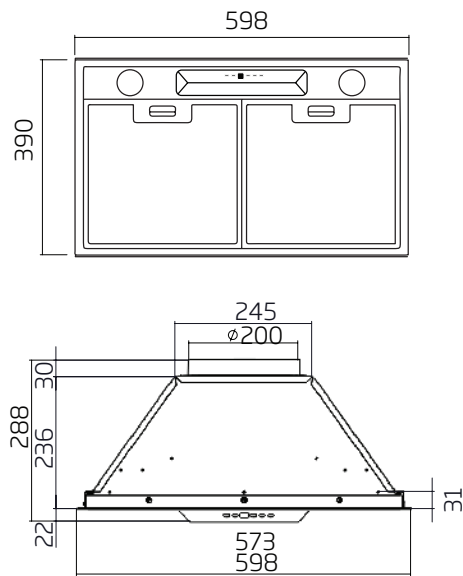

UM-1390-6S