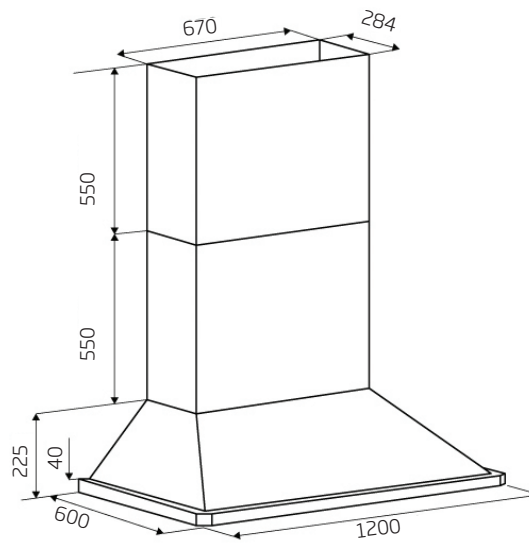

Rangehood Specifications

OUTDOOR RANGEHOODS

CL6272

Consumer Information

Under our policy of continuous product development, product specifications may change without notice. Prospective purchasers should therefore check with the retailer to ensure this publication correctly describes the products being offered for sale. All information supplied is to be used for general reference purposes only and is on the understanding that Schweigen Home Appliances will not be liable for any loss, liability or damage of whatever kind arising as a result of any reliance upon such information. Colours of products illustrated are as close as printing limitations allow. All pictures used in the brochure are for illustrative purposes only.