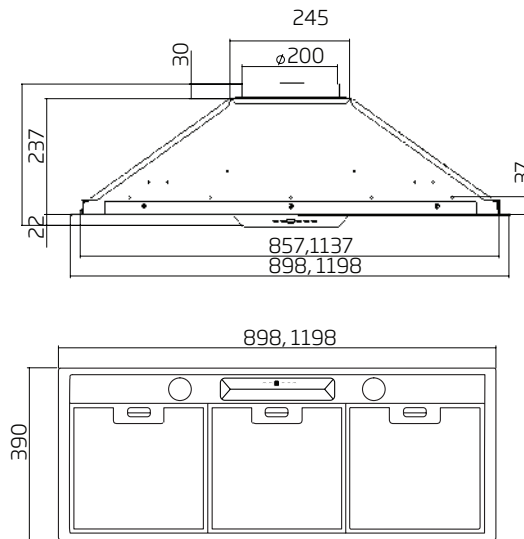

UM-1390-9S and UM-1390-12S

*Note: The UM1390-12S has 4 filters