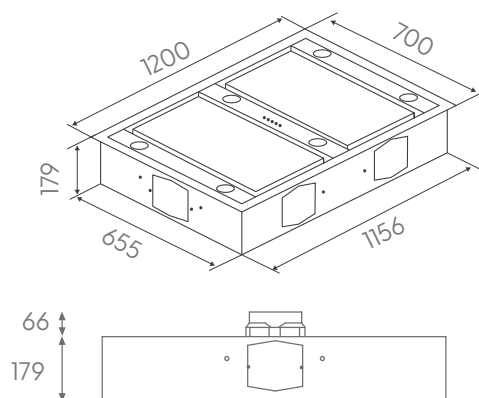

UM4220-12S and UM422G-12S