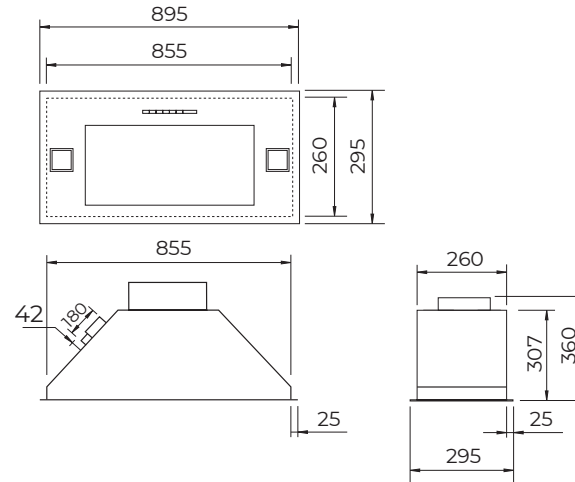

Rangehood Specifications

UNDERMOUNT RANGEHOODS

Air outlet Ø200

GA-900S

UM1170-6S and UM1170-9S

*Note: The UM1390-12S has 4 filters