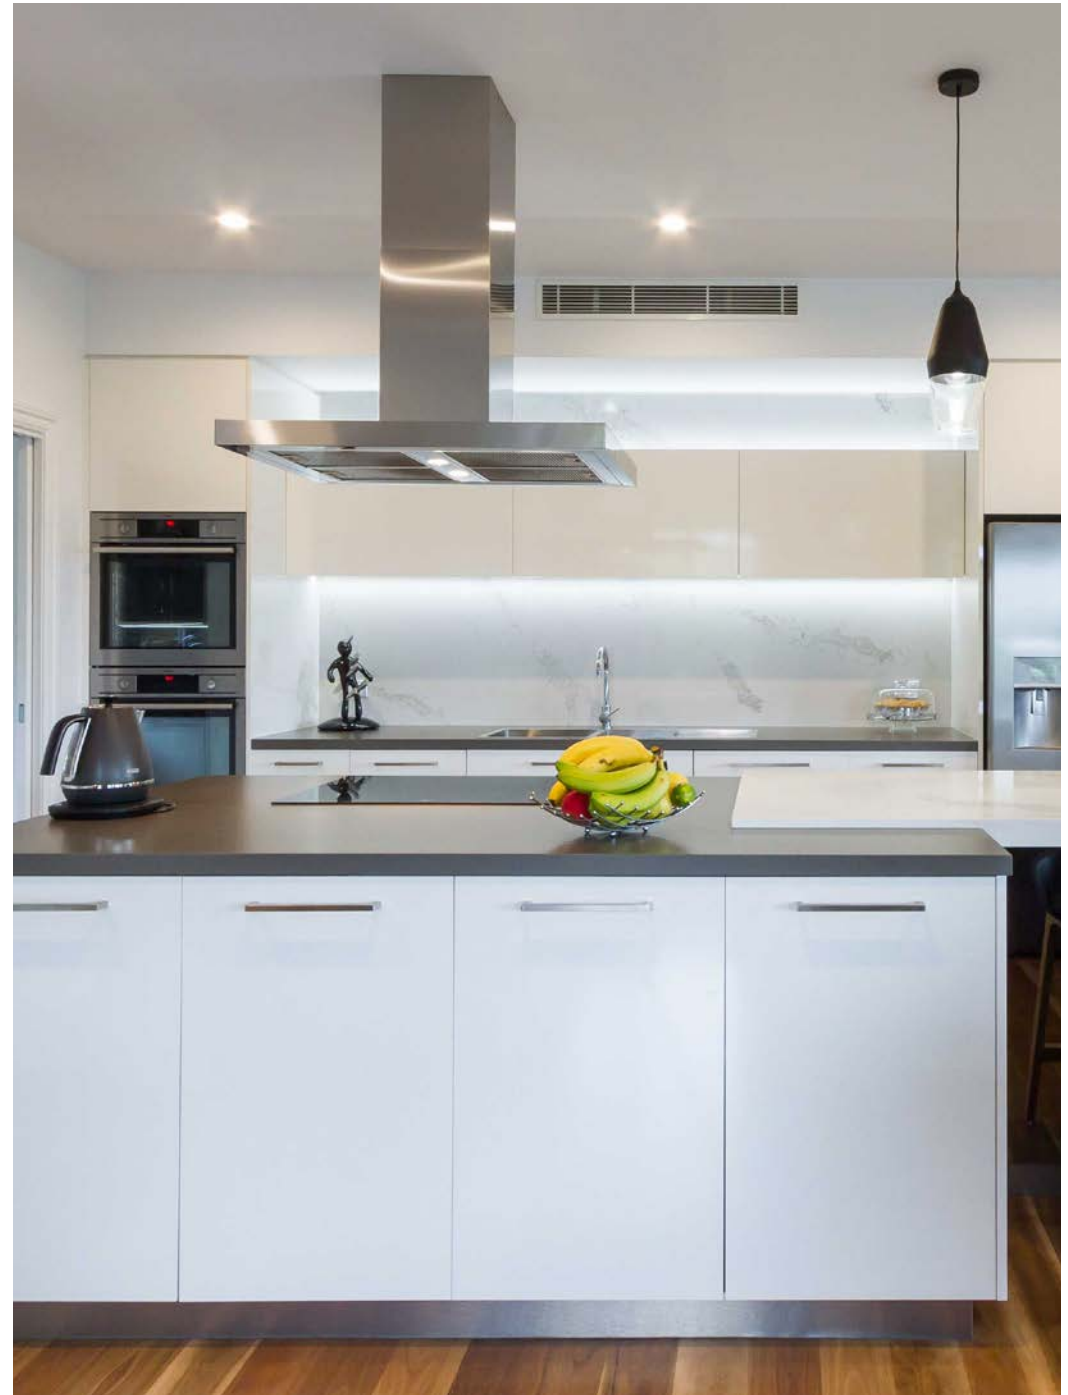

IS4110 - 9S

This Italian designed silent rangehood features pyramid shaped angles with a modern stainless steel finish - it will make a striking visual statement to any kitchen.

- Soft-touch eye level controls with digital display
- 5-speed levels
- 15-minute delay timer with auto shut-off
- Twin LED lights
- Stainless steel dishwasher-safe filters
- Optional Baffle Grille available
- 3-year warranty on canopy
- 10-year warranty on IsoDrive Motor

Motor options:

- ST - Standard External Motor (900m³/hr)
- SP - Powerful External Motor (1600m³/hr)
- SE - Extreme External Motor (3200m³/hr)

Canopy Size:

900mm wide x 660mm deep