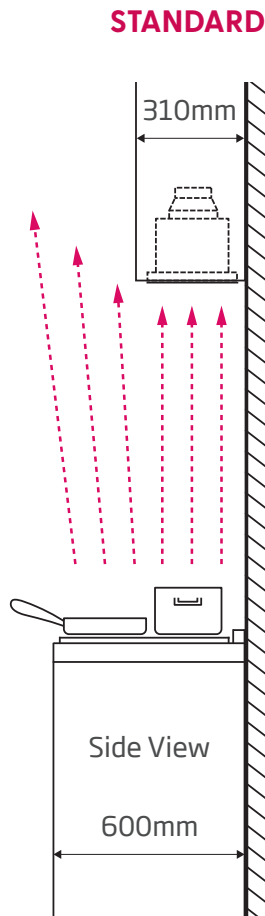

### INADEQUATE

Rangehood smaller than the cooking area.

### STANDARD

Side View

600mm

### GOOD

Side View

600mm

### BETTER

Side View

600mm