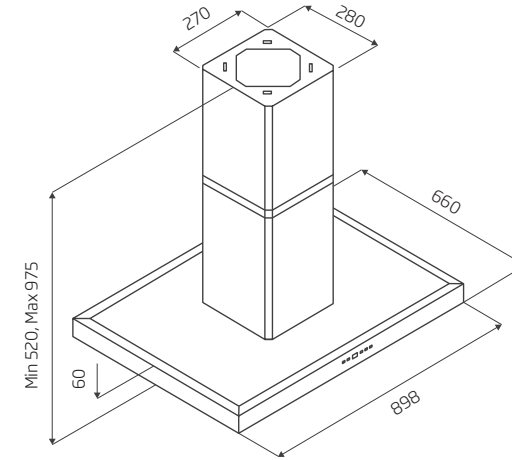

ISLAND RANGEHOOD

IS4110 - 9S