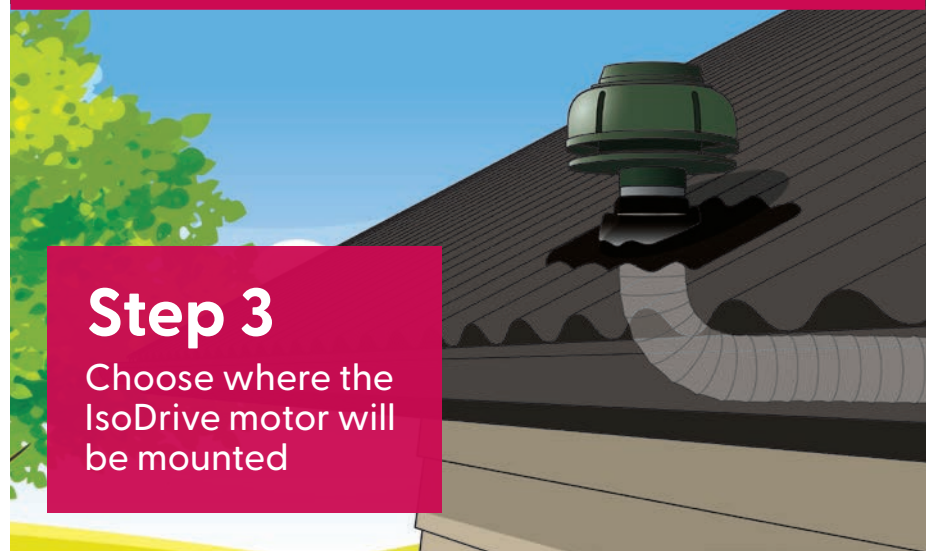

Step 3

Choose where the IsoDrive motor will be mounted