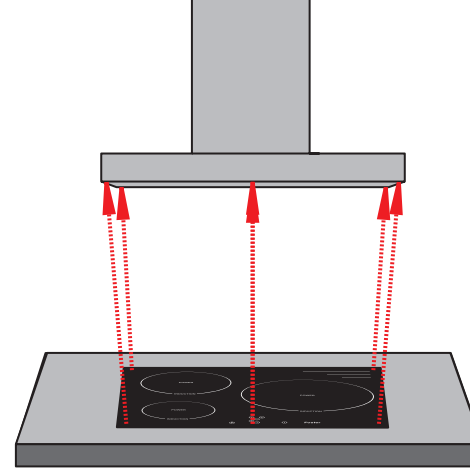

ADEQUATE

Rangehood equal to the cooking area.