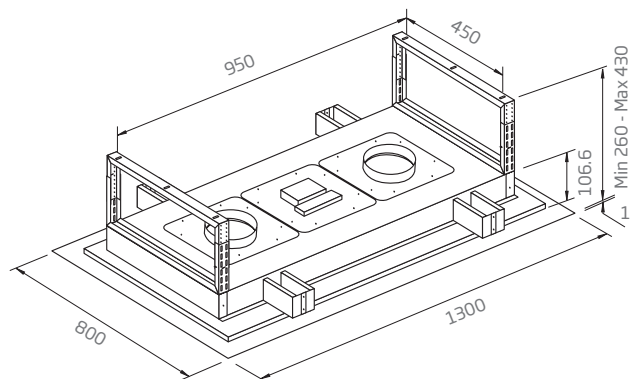

Rangehood Specifications

CEILING RANGEHOODS

CC-SURF2S

Air outlet Ø200