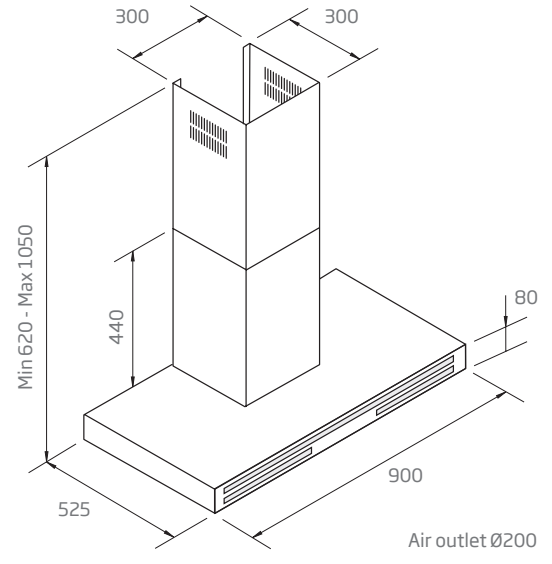

KLS-ALBB9S and KLS-ALBBW9S

Consumer Information

Under our policy of continuous product development, product specifications may change without notice. Prospective purchasers should therefore check with the retailer to ensure this publication correctly describes the products being offered for sale. All information supplied is to be used for general reference purposes only and is on the understanding that Schweigen Home Appliances will not be liable for any loss, liability or damage of whatever kind arising as a result of any reliance upon such information. Colours of products illustrated are as close as printing limitations allow. All pictures used in the brochure are for illustrative purposes only.