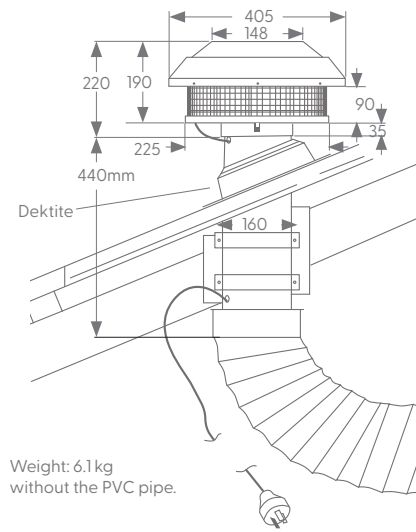

SP - IsoDrive 1600 (1600m³/hr)