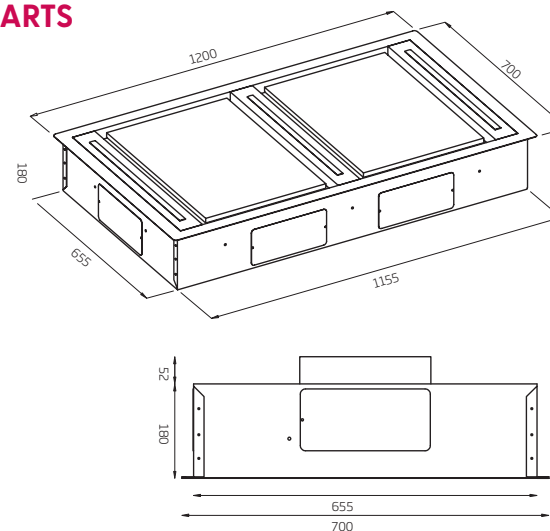

SCC1200-S

Consumer Information