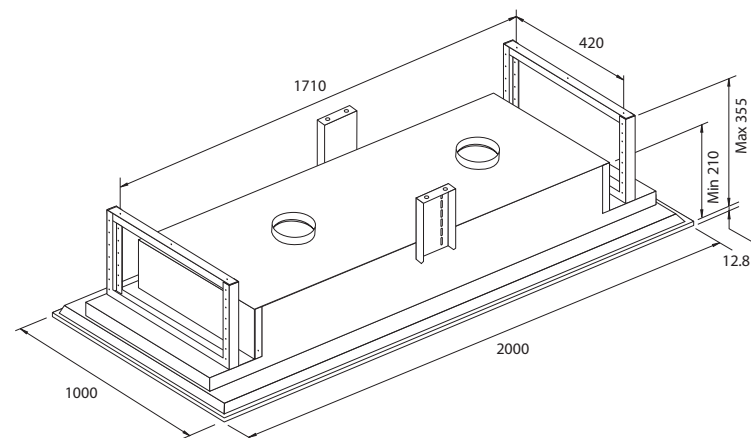

Rangehood Specifications

CEILING RANGEHOODS

Air outlet Ø200

CC-INARTS

Air outlet Ø120

UM4220-12S and UM422G-12S

Consumer Information