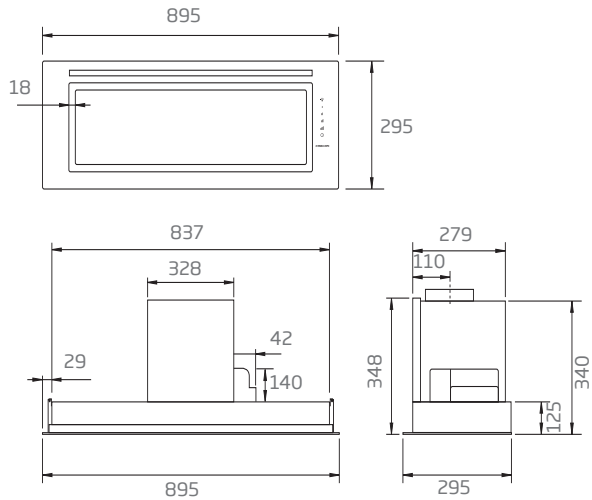

KLS-9GLASS and KLS-9GLBLKS