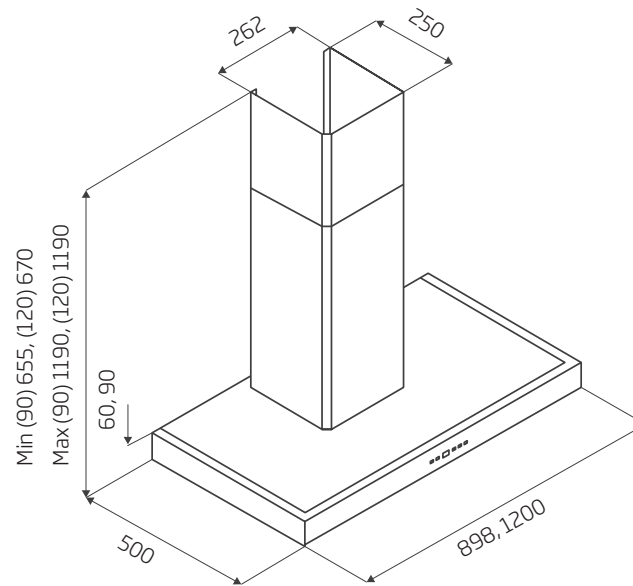

DS3170-9S and DS3170-12S

Consumer Information

Under our policy of continuous product development, product specifications may change without notice. Prospective purchasers should therefore check with the retailer to ensure this publication correctly describes the products being offered for sale. All information supplied is to be used for general reference purposes only and is on the understanding that Schweigen Home Appliances will not be liable for any loss, liability or damage of whatever kind arising as a result of any reliance upon such information. Colours of products illustrated are as close as printing limitations allow. All pictures used in the brochure are for illustrative purposes only.