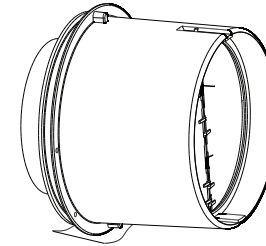

Back draught shutter
system for 150mm ducting
SCBDSS150MM