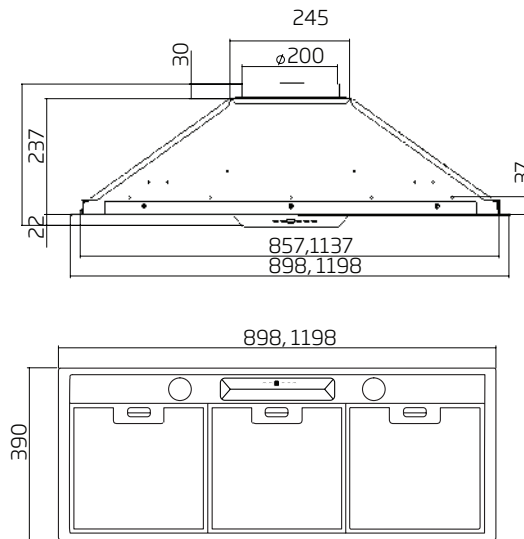

Rangehood Specifications

UNDERMOUNT RANGEHOODS

GA-600S

Air outlet Ø200

GA-900S

UM1170-6S and UM1170-9S

UM-1390-6S

UM-1390-9S and UM-1390-12S