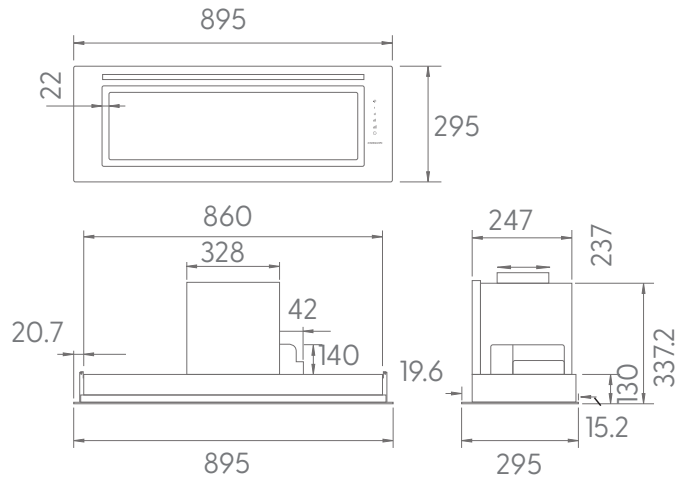

Rangehood Specifications

UNDERMOUNT RANGEHOODS

UM-PA9S