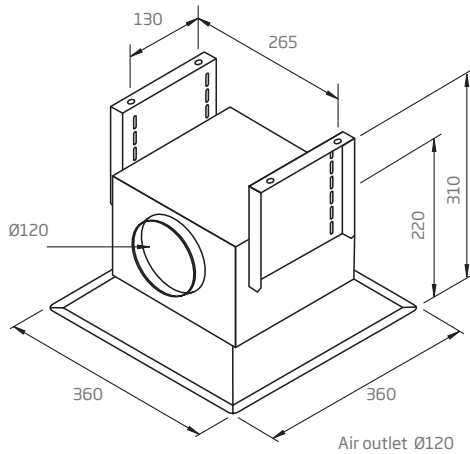

**CC-PARA2W, CC-PARA3W, CC-PARA4W,
CC-PARA2S, CC-PARA3S, CC-PARA4S**

Air outlet Ø120