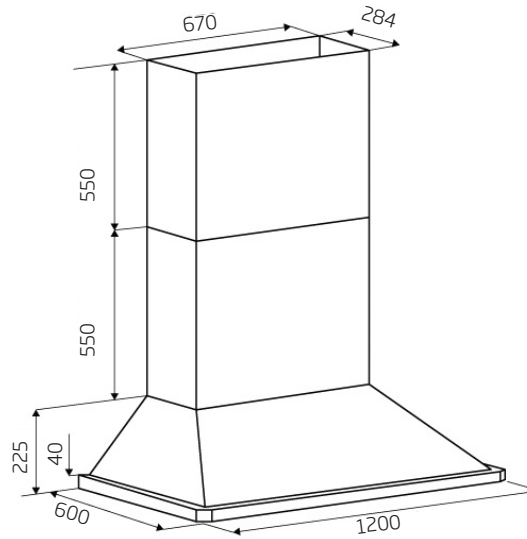

Rangehood Specifications

OUTDOOR RANGEHOODS

CL6272

Consumer Information

Under our policy of continuous product development, product specifications may change without notice. Prospective purchasers should therefore check with the retailer to ensure this publication correctly describes the products being offered for sale. All information supplied is to be used for general reference purposes only and is on the understanding that Schweigen Home Appliances will not be liable for any loss, liability or damage of whatever kind arising as a result of any reliance upon such information. Colours of products illustrated are as close as printing limitations allow. All pictures used in the brochure are for illustrative purposes only.