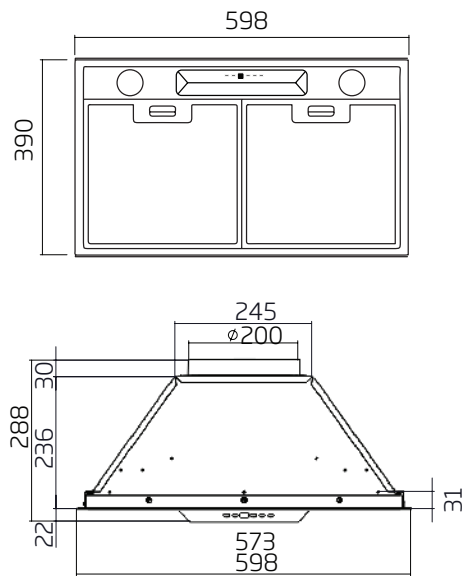

Rangehood Specifications

UNDERMOUNT RANGEHOODS

GA-600S

Air outlet Ø200

GA-900S

UM1170-6S and UM1170-9S

UM-1390-6S

UM-1390-9S and UM-1390-12S