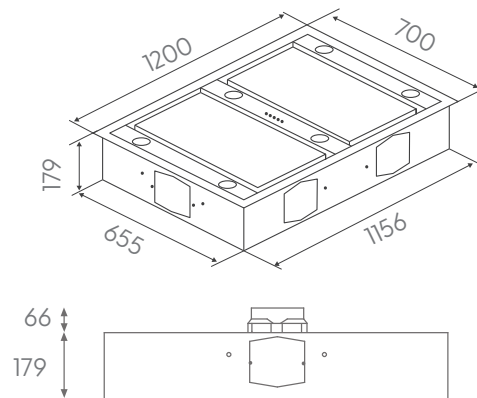

Rangehood Specifications

CEILING RANGEHOODS

CC-SURF2S

Air outlet Ø200

CC-INARTS

**CC-PARA2W, CC-PARA3W, CC-PARA4W,
CC-PARA2S, CC-PARA3S, CC-PARA4S**

Air outlet Ø120

UM4220-12S and UM422G-12S