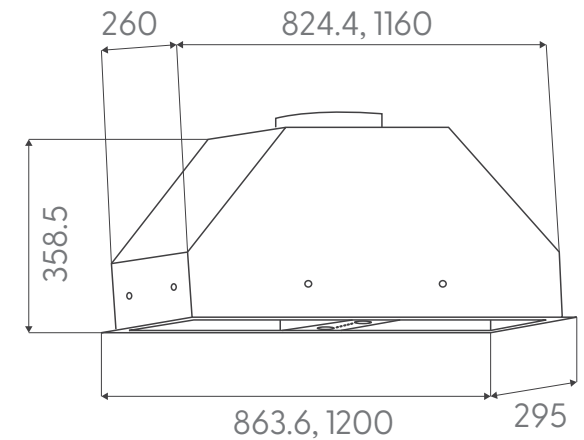

UM-9S and UM-12UMS