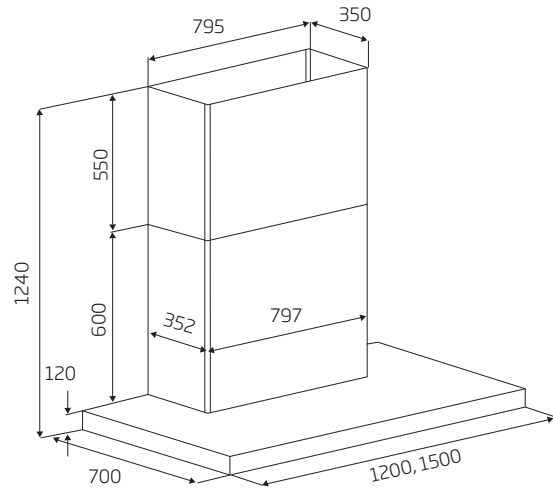

Rangehood Specifications

OUTDOOR RANGEHOODS

CL7275S