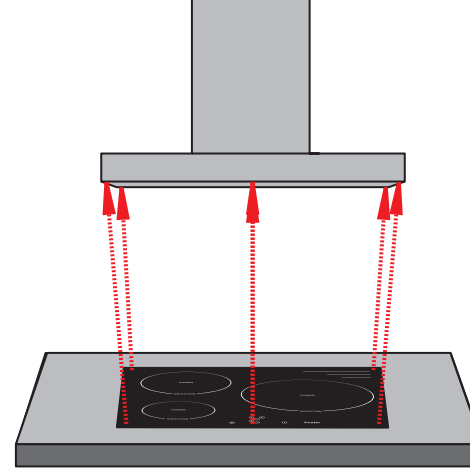

Step 1

Choose the right rangehood for your kitchen

It is important to consider the benchtop and overhead cabinetry depth before installing the rangehood.

When the overhead cabinetry is constructed and installed deeper than standard, ensure the rangehood is installed as close to the front as possible.

With greater coverage over the cooking surface, you will increase the extraction performance of the rangehood.

INADEQUATE

Rangehood smaller than the cooking area.

ADEQUATE

Rangehood equal to the cooking area.