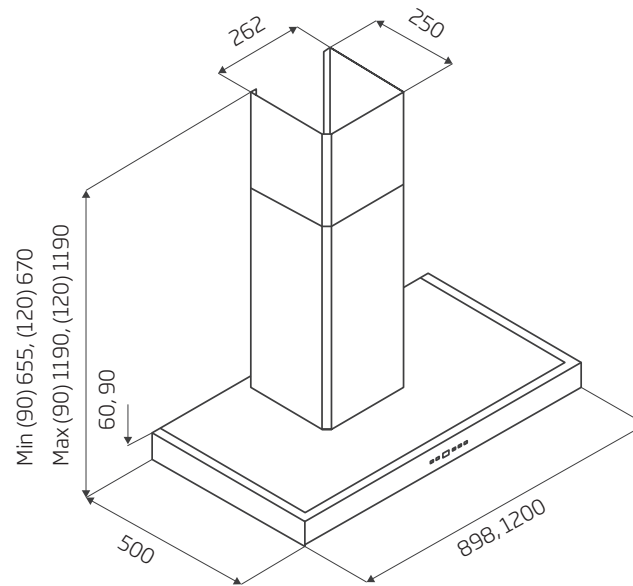

Rangehood Specifications

WALL RANGEHOODS

WM-EX90S

DS3326-9S and DS3326B-9S

DS3170-9S and DS3170-12S

Consumer Information

Under our policy of continuous product development, product specifications may change without notice. Prospective purchasers should therefore check with the retailer to ensure this publication correctly describes the products being offered for sale. All information supplied is to be used for general reference purposes only and is on the understanding that Schweigen Home Appliances will not be liable for any loss, liability or damage of whatever kind arising as a result of any reliance upon such information. Colours of products illustrated are as close as printing limitations allow. All pictures used in the brochure are for illustrative purposes only.