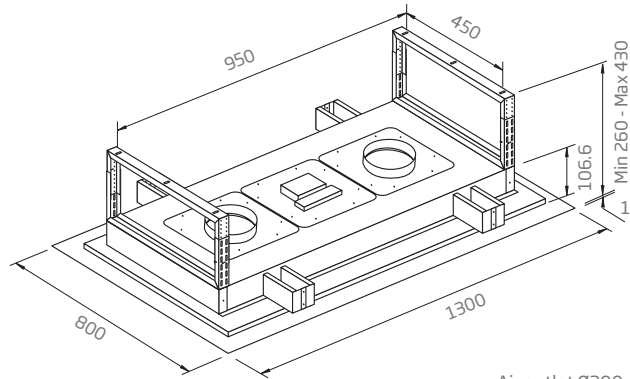

Rangehood Specifications

CEILING RANGEHOODS

CC-SURF2S

Air outlet Ø200