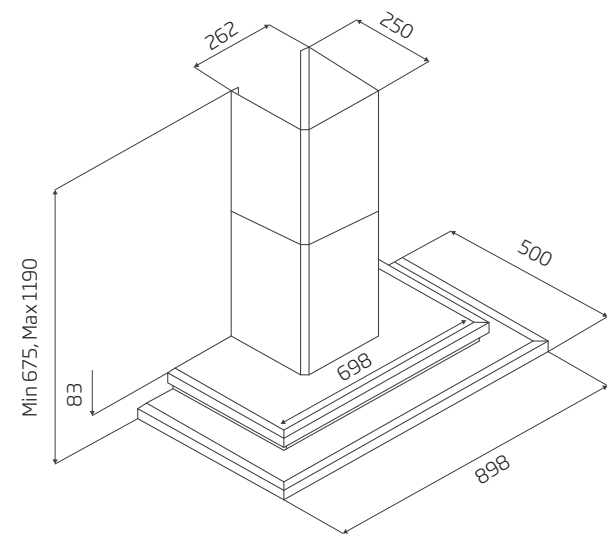

DS3131-9S

Consumer Information

Under our policy of continuous product development, product specifications may change without notice. Prospective purchasers should therefore check with the retailer to ensure this publication correctly describes the products being offered for sale. All information supplied is to be used for general reference purposes only and is on the understanding that Schweigen Home Appliances will not be liable for any loss, liability or damage of whatever kind arising as a result of any reliance upon such information. Colours of products illustrated are as close as printing limitations allow. All pictures used in the brochure are for illustrative purposes only.