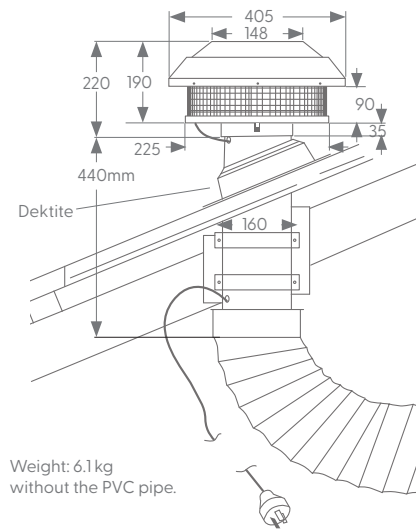

IsoDrive Motor Specifications

S1 - IsoDrive 650 (650m³/hr)

ST - IsoDrive 900 (900m³/hr)

SP - IsoDrive 1600 (1600m³/hr)

SE - IsoDrive 3200 (3200m³/hr)

Optional Accessories

150mm Flexi-ducting
3m length
SCP1067