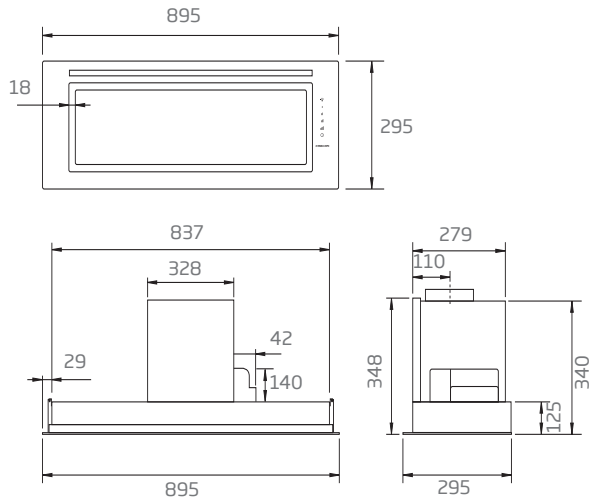

*Note: The UM1390-12S has 4 filters

UM-9S and UM-12UMS

Rangehood Specifications

UNDERMOUNT RANGEHOODS

UM-PA9S

KLS-9GLASS and KLS-9GLBLKS

ISLAND RANGEHOOD

IS4110 - 9S