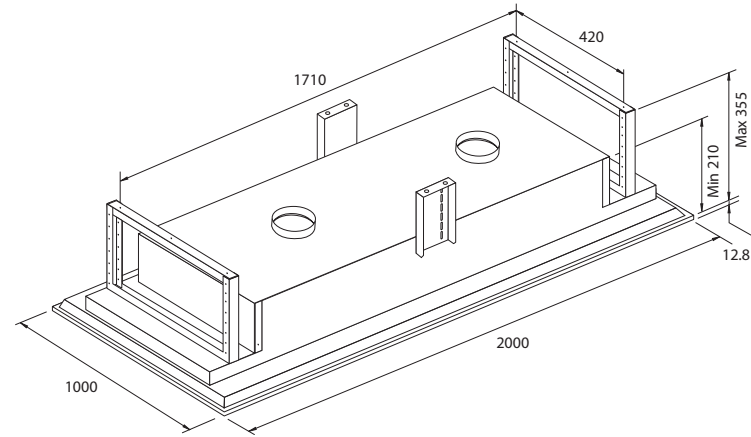

Rangehood Specifications

CEILING RANGEHOODS

Air outlet Ø200

CC-INARTS

Air outlet Ø120

UM4220-12S and UM422G-12S

Consumer Information

Under our policy of continuous product development, product specifications may change without notice. Prospective purchasers should therefore check with the retailer to ensure this publication correctly describes the products being offered for sale. All information supplied is to be used for general reference purposes only and is on the understanding that Schweigen Home Appliances will not be liable for any loss, liability or damage of whatever kind arising as a result of any reliance upon such information. Colours of products illustrated are as close as printing limitations allow. All pictures used in the brochure are for illustrative purposes only.