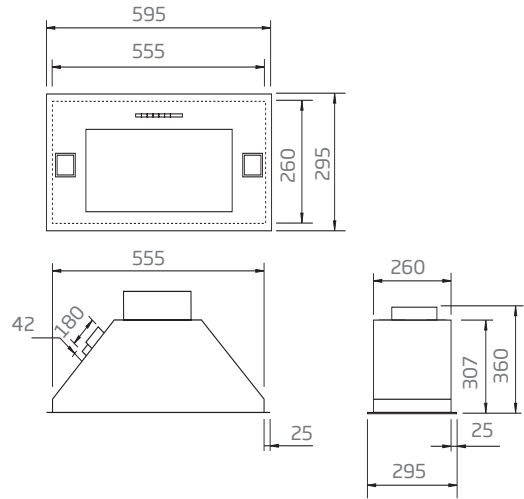

Rangehood Specifications

UNDERMOUNT RANGEHOODS

GA-600S

Air outlet Ø200