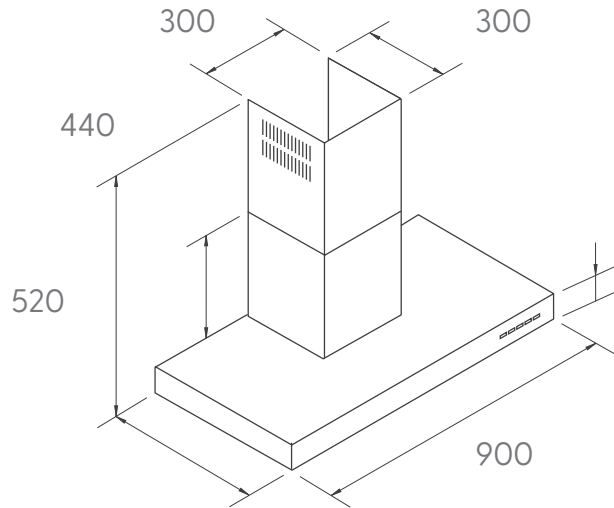

Rangehood Specifications

WALL RANGEHOODS

WM-EX90S