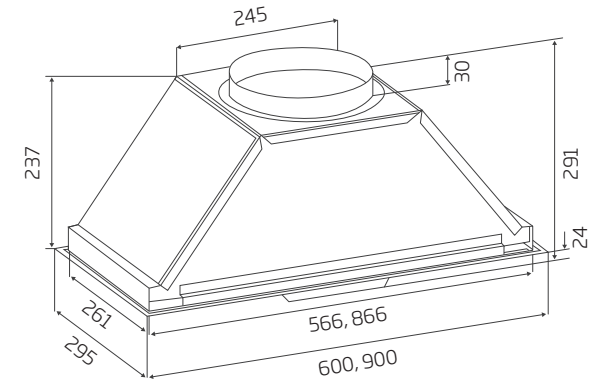

Rangehood Specifications

UNDERMOUNT RANGEHOODS

GA-600S

Air outlet Ø200

GA-900S

UM1170-6S and UM1170-9S

UM-1390-6S

UM-1390-9S and UM-1390-12S