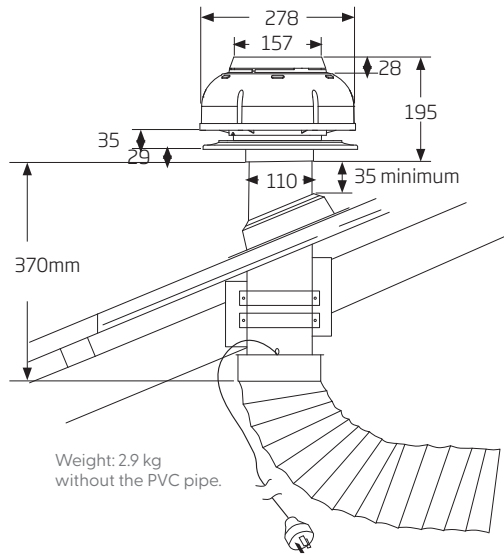

IsoDrive Motor Specifications

S1 - IsoDrive 650 (650m³/hr)

ST - IsoDrive 900 (900m³/hr)

SP - IsoDrive 1600 (1600m³/hr)

SE - IsoDrive 3200 (3200m³/hr)

Optional Accessories

150mm Flexi-ducting
3m length
SCP1067