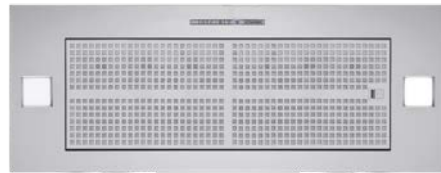

GA-600S, GA-900S

This sleek and modern undermount will compliment any contemporary kitchen with ease.

- Soft-touch eye level controls
- 4-speed levels
- 15 minute delay timer with auto shut-off
- Twin LED lights
- Stainless steel dishwasher safe filters
- 5-year warranty on canopy
- 10-year warranty on IsoDrive Motor