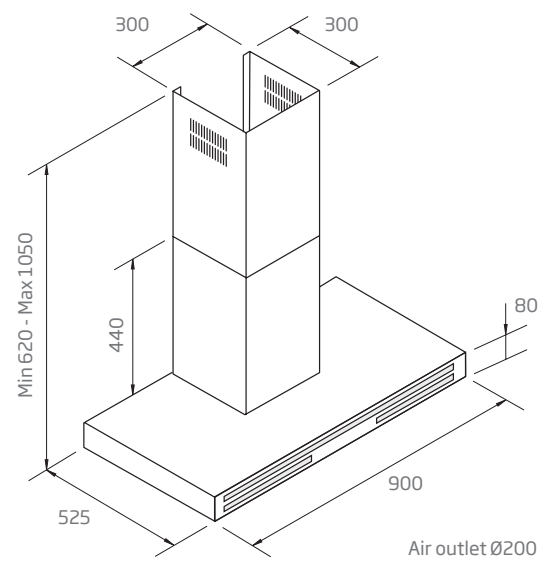

KLS-ALBB9S and KLS-ALBBW9S

Consumer Information

Under our policy of continuous product development, product specifications may change without notice. Prospective purchasers should therefore check with the retailer to ensure this publication correctly describes the products being offered for sale. All information supplied is to be used for general reference purposes only and is on the understanding that Schweigen Home Appliances will not be liable for any loss, liability or damage of whatever kind arising as a result of any reliance upon such information. Colours of products illustrated are as close as printing limitations allow. All pictures used in the brochure are for illustrative purposes only.