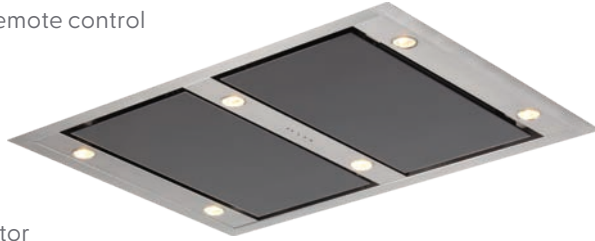

UM422G-12S

This stylish ceiling mount rangehood can be installed into a bulkhead or the ceiling.

- 4-speed levels with easy to use remote control
- Perimeter aspiration
- Delay timer with auto shut-off
- Six LED lights
- Dishwasher safe filters
- 3-year warranty on canopy
- 10-year warranty on IsoDrive Motor