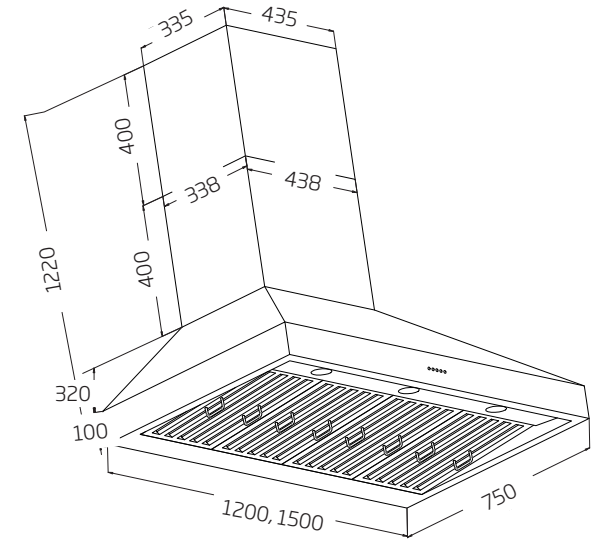

CL8912

Consumer Information

Under our policy of continuous product development, product specifications may change without notice. Prospective purchasers should therefore check with the retailer to ensure this publication correctly describes the products being offered for sale. All information supplied is to be used for general reference purposes only and is on the understanding that Schweigen Home Appliances will not be liable for any loss, liability or damage of whatever kind arising as a result of any reliance upon such information. Colours of products illustrated are as close as printing limitations allow. All pictures used in the brochure are for illustrative purposes only.