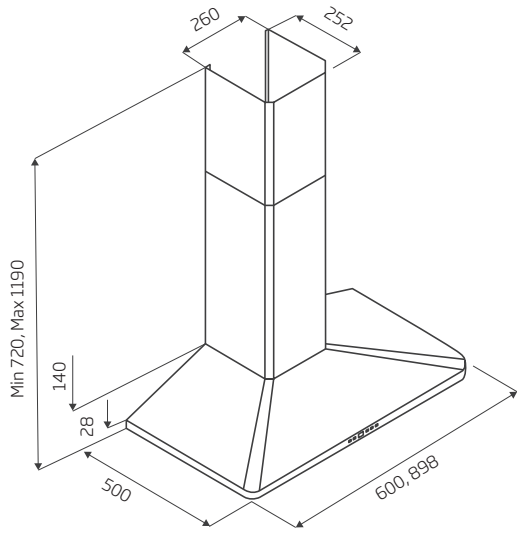

WM2190-6S and WM2190-9S