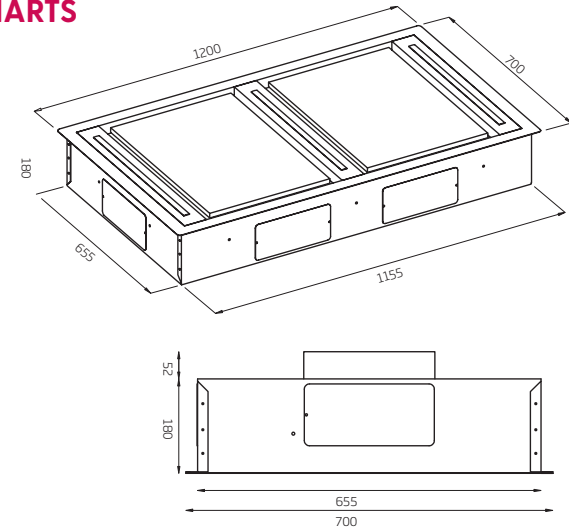

Rangehood Specifications

CEILING RANGEHOODS

CC-SURF2S

Air outlet Ø200

CC-INARTS

**CC-PARA2W, CC-PARA3W, CC-PARA4W,
CC-PARA2S, CC-PARA3S, CC-PARA4S**

Air outlet Ø120

UM4220-12S and UM422G-12S