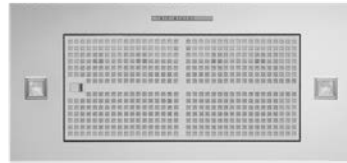

GA-600S, GA-900S

This sleek and modern undermount will compliment any contemporary kitchen with ease.

- Soft-touch eye level controls
- 4-speed levels
- 15 minute delay timer with auto shut-off
- Twin LED lights
- Stainless steel dishwasher safe filters
- 5-year warranty on canopy
- 10-year warranty on IsoDrive Motor