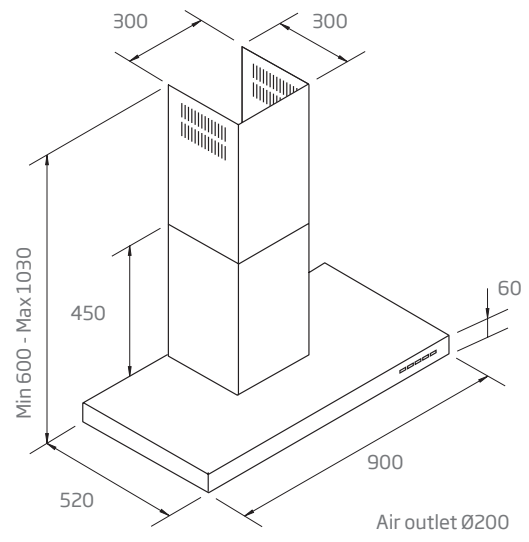

WMLIN9S

Consumer Information

Under our policy of continuous product development, product specifications may change without notice. Prospective purchasers should therefore check with the retailer to ensure this publication correctly describes the products being offered for sale. All information supplied is to be used for general reference purposes only and is on the understanding that Schweigen Home Appliances will not be liable for any loss, liability or damage of whatever kind arising as a result of any reliance upon such information. Colours of products illustrated are as close as printing limitations allow. All pictures used in the brochure are for illustrative purposes only.