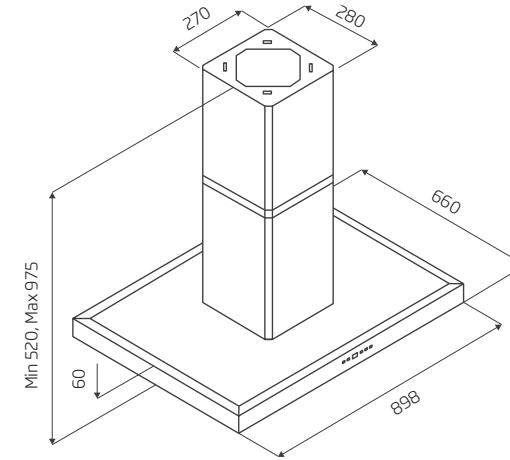

ISLAND RANGEHOOD

IS4110 - 9S