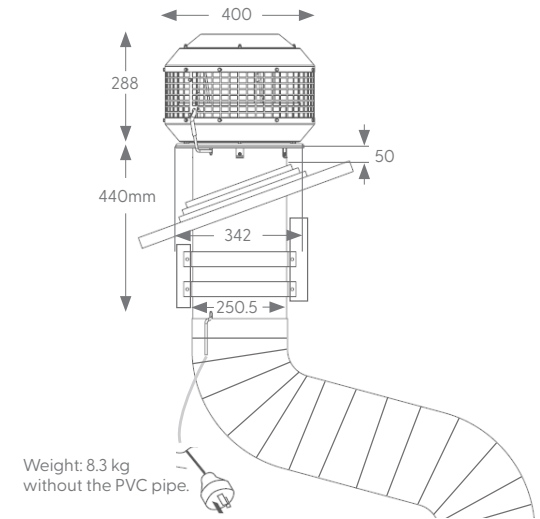

IsoDrive Motor Specifications

S1 - IsoDrive 650 (650m³/hr)

ST - IsoDrive 900 (900m³/hr)

SP - IsoDrive 1600 (1600m³/hr)

SE - IsoDrive 3200 (3200m³/hr)

Optional Accessories

150mm Flexi-ducting
3m length
SCP1067