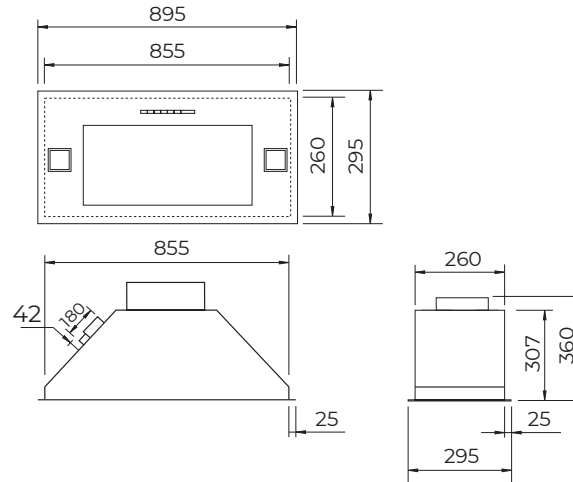

Rangehood Specifications

UNDERMOUNT RANGEHOODS

Air outlet Ø200

GA-900S

UM1170-6S and UM1170-9S

*Note: The UM1390-12S has 4 filters