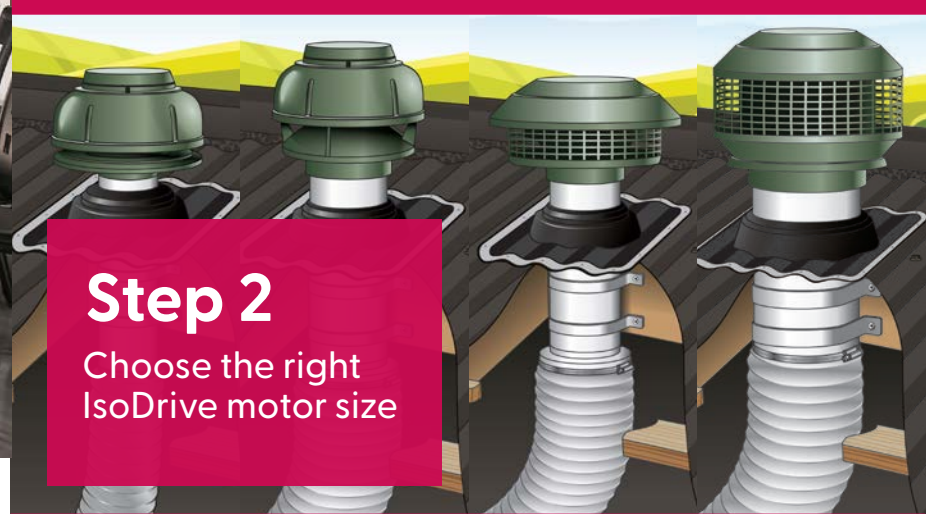

Step 2

Choose the right IsoDrive motor size

Step 3

Choose where the IsoDrive motor will be mounted

Selecting your rangehood

Choosing the right rangehood for your kitchen can often be a tiresome task. With many rangehood styles and options available, it can quickly become confusing.

At Schweigen, our three simple steps will guide you through the process of choosing the perfect rangehood for your individual style and kitchen needs.