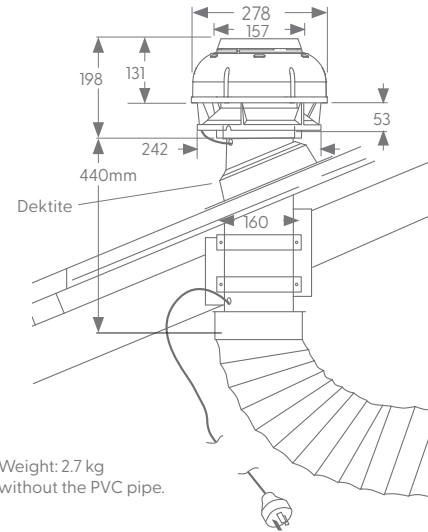

IsoDrive Motor Specifications

S1 - IsoDrive 650 (650m³/hr)

ST - IsoDrive 900 (900m³/hr)

SP - IsoDrive 1600 (1600m³/hr)

SE - IsoDrive 3200 (3200m³/hr)

Optional Accessories

150mm Flexi-ducting
3m length
SCP1067